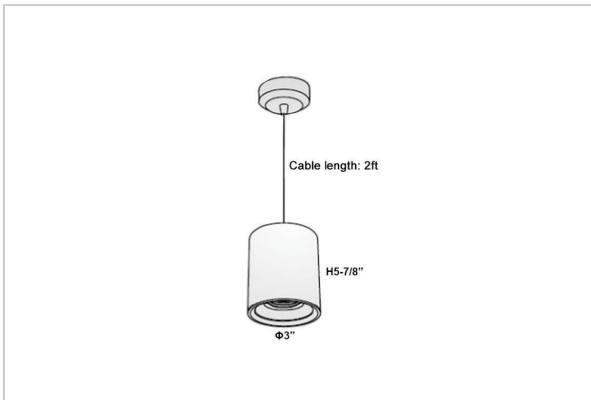

Aurora Pendant Lights

Product Code : IK-RAuroraPL-8W-30K-BL-90C-30D

Voltage	100 - 277 V AC, 50-60 Hz
Lumen Output	680lm
Power	8W
CCT	3000K
CRI	>90
Beam Angle	30°
Light Distribution	Medium
LED Light Source	Osram SOLERIQ S 19
Start Time	Instant
Driver	Stand Alone (included)
Operating Position	No Swiveling Type
Dimming	Triac Dimming / 0-10 V Dimming
Heads	Single Head
Finish	Black
Height	5-7/8"
Diameter	3"
Optics	Reflective Cup Structure
Application Area	Guest Room, Restaurant, Meeting Room, Club, Hall, Hotel Entrance

Beam Spread (Options)

Spot	15°		Medium		30°		Flood		45°	
	ft	Ø	ft	Ø	ft	Ø	ft	Ø	ft	Ø
3.0	0.72		3.0	1.41		3.0	2.03			
9.0	2.15		9.0	4.22		9.0	6.09			
15.0	3.58		15.0	7.04		15.0	10.15			

Aurora is a technologically advanced LED Pendant Light that incorporates electronic gear and a high-quality lens with wide beam spread. While commonly used as task light, the unique and state-of-the-art design of this luminaire also enhances the overall aesthetics of your store.