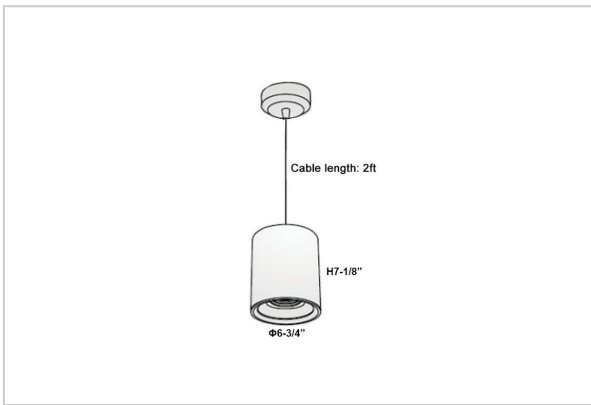

Aurora Pendant Lights

ITEM SKU#: 662187502687

Product Code : IK-RAuroraPL-50W-40K-WH-90C-15D

Voltage	100 - 277 V AC, 50-60 Hz
Lumen Output	4500lm
Power	50W
CCT	4000K
CRI	>90
Beam Angle	15°
Light Distribution	Spot
LED Light Source	Osram SOLERIQ S 19
Start Time	Instant
Driver	Stand Alone (included)
Operating Position	No Swiveling Type
Dimming	Triac Dimming / 0-10 V Dimming
Heads	Single Head
Finish	White
Height	7-1/8"
Diameter	6-3/4"
Optics	Reflective Cup Structure
Application Area	Guest Room, Restaurant, Meeting Room, Club, Hall, Hotel Entrance

Beam Spread (Options)

Spot	15°	Medium	30°	Flood	45°
ft	Ø	ft	Ø	ft	Ø
3.0	0.72	3.0	1.41	3.0	2.03
9.0	2.15	9.0	4.22	9.0	6.09
15.0	3.58	15.0	7.04	15.0	10.15

Aurora is a technologically advanced LED Pendant Light that incorporates electronic gear and a high-quality lens with wide beam spread. While commonly used as task light, the unique and state-of-the-art design of this luminaire also enhances the overall aesthetics of your store.