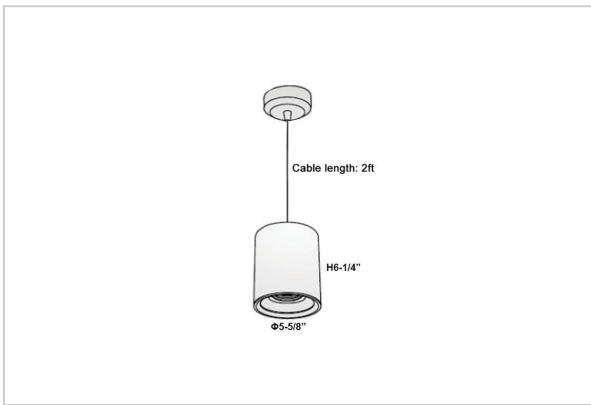

## Product Code : IK-RAuroraPL-40W-27K-WH-90C-15D

Voltage	100 - 277 V AC, 50-60 Hz
Lumen Output	3200lm
Power	40W
CCT	2700K
CRI	>90
Beam Angle	15°
Light Distribution	Spot
LED Light Source	Osram SOLERIQ S 19
Start Time	Instant
Driver	Stand Alone (included)
Operating Position	No Swiveling Type
Dimming	Triac Dimming / 0-10 V Dimming
Heads	Single Head
Finish	White
Height	6-1/4"
Diameter	5-5/8"
Optics	Reflective Cup Structure
Application Area	Guest Room, Restaurant, Meeting Room, Club, Hall, Hotel Entrance

### Beam Spread (Options)

Spot	15°	Medium	30°	Flood	45°
ft	0.72	3.0	1.41	3.0	2.03
Ø	2.15	9.0	4.22	9.0	6.09
	3.58	15.0	7.04	15.0	10.15

Aurora is a technologically advanced LED Pendant Light that incorporates electronic gear and a high-quality lens with wide beam spread. While commonly used as task light, the unique and state-of-the-art design of this luminaire also enhances the overall aesthetics of your store.