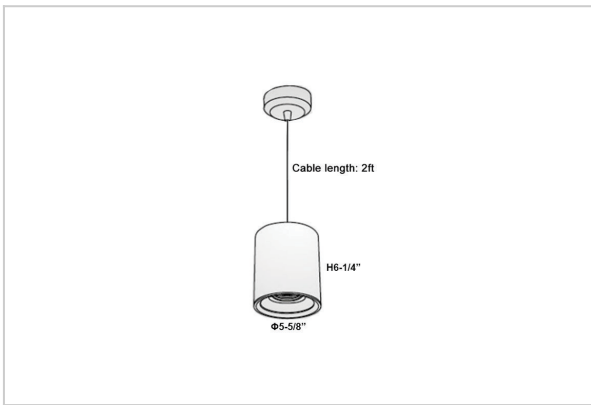

Aurora Pendant Lights

ITEM SKU#: 662187502618

Product Code : IK-RAuroraPL-30W-50K-WH-90C-15D

Voltage	100 - 277 V AC, 50-60 Hz
Lumen Output	2850lm
Power	30W
CCT	5000K
CRI	>90
Beam Angle	15°
Light Distribution	Spot
LED Light Source	Osram SOLERIQ S 19
Start Time	Instant
Driver	Stand Alone (included)
Operating Position	No Swiveling Type
Dimming	Triac Dimming / 0-10 V Dimming
Heads	Single Head
Finish	White
Height	6-1/4"
Diameter	5-5/8"
Optics	Reflective Cup Structure
Application Area	Guest Room, Restaurant, Meeting Room, Club, Hall, Hotel Entrance

Beam Spread (Options)

Spot	15°	Medium	30°	Flood	45°
ft	Ø	ft	Ø	ft	Ø
3.0	0.72	3.0	1.41	3.0	2.03
9.0	2.15	9.0	4.22	9.0	6.09
15.0	3.58	15.0	7.04	15.0	10.15

Aurora is a technologically advanced LED Pendant Light that incorporates electronic gear and a high-quality lens with wide beam spread. While commonly used as task light, the unique and state-of-the-art design of this luminaire also enhances the overall aesthetics of your store.