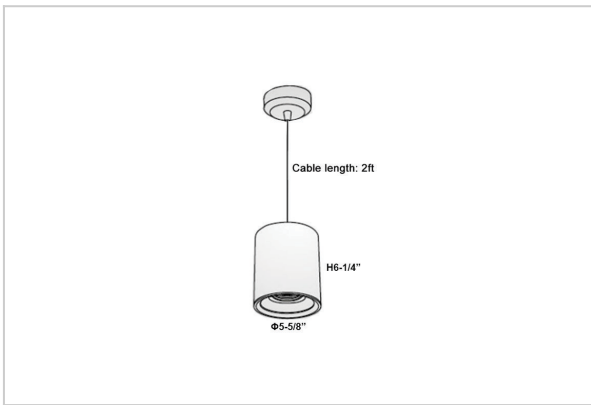

Aurora Pendant Lights

ITEM SKU#: 662187502588

Product Code : IK-RAuroraPL-30W-30K-WH-90C-15D

Voltage	100 - 277 V AC, 50-60 Hz
Lumen Output	2550lm
Power	30W
CCT	3000K
CRI	>90
Beam Angle	15°
Light Distribution	Spot
LED Light Source	Osram SOLERIQ S 19
Start Time	Instant
Driver	Stand Alone (included)
Operating Position	No Swiveling Type
Dimming	Triac Dimming / 0-10 V Dimming
Heads	Single Head
Finish	White
Height	6-1/4"
Diameter	5-5/8"
Optics	Reflective Cup Structure
Application Area	Guest Room, Restaurant, Meeting Room, Club, Hall, Hotel Entrance

Beam Spread (Options)

Spot	15°	Medium	30°	Flood	45°
ft	Ø	ft	Ø	ft	Ø
3.0	0.72	3.0	1.41	3.0	2.03
9.0	2.15	9.0	4.22	9.0	6.09
15.0	3.58	15.0	7.04	15.0	10.15

Aurora is a technologically advanced LED Pendant Light that incorporates electronic gear and a high-quality lens with wide beam spread. While commonly used as task light, the unique and state-of-the-art design of this luminaire also enhances the overall aesthetics of your store.