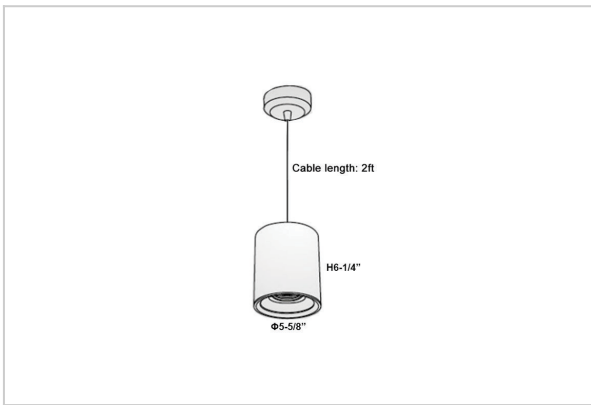

## Product Code : IK-RAuroraPL-30W-27K-WH-90C-15D

Voltage	100 - 277 V AC, 50-60 Hz
Lumen Output	2400lm
Power	30W
CCT	2700K
CRI	>90
Beam Angle	15°
Light Distribution	Spot
LED Light Source	Osram SOLERIQ S 19
Start Time	Instant
Driver	Stand Alone (included)
Operating Position	No Swiveling Type
Dimming	Triac Dimming / 0-10 V Dimming
Heads	Single Head
Finish	White
Height	6-1/4"
Diameter	5-5/8"
Optics	Reflective Cup Structure
Application Area	Guest Room, Restaurant, Meeting Room, Club, Hall, Hotel Entrance

### Beam Spread (Options)

Spot	15°		Medium		30°		Flood		45°	
	ft	Ø	ft	Ø	ft	Ø	ft	Ø	ft	Ø
	3.0	0.72	3.0	1.41	3.0	2.03				
	9.0	2.15	9.0	4.22	9.0	6.09				
	15.0	3.58	15.0	7.04	15.0	10.15				

Aurora is a technologically advanced LED Pendant Light that incorporates electronic gear and a high-quality lens with wide beam spread. While commonly used as task light, the unique and state-of-the-art design of this luminaire also enhances the overall aesthetics of your store.