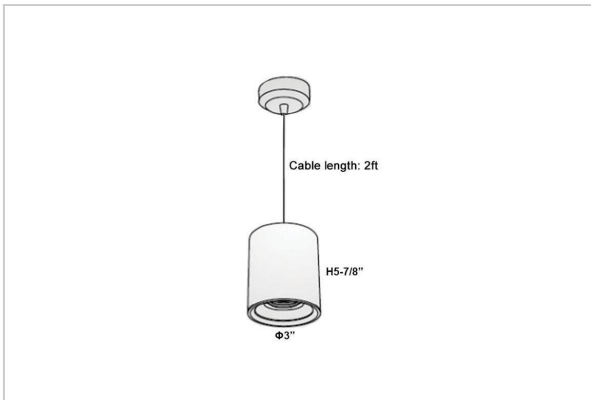

## Product Code : IK-RAuroraPL-12W-27K-WH-90C-15D

Voltage	100 - 277 V AC, 50-60 Hz
Lumen Output	960lm
Power	12W
CCT	2700K
CRI	>90
Beam Angle	15°
Light Distribution	Spot
LED Light Source	Osram SOLERIQ S 19
Start Time	Instant
Driver	Stand Alone (included)
Operating Position	No Swiveling Type
Dimming	Triac Dimming / 0-10 V Dimming
Heads	Single Head
Finish	White
Height	5-7/8"
Diameter	3"
Optics	Reflective Cup Structure
Application Area	Guest Room, Restaurant, Meeting Room, Club, Hall, Hotel Entrance

### Beam Spread (Options)

Spot	15°		Medium		30°		Flood		45°	
	ft	Ø	ft	Ø	ft	Ø	ft	Ø	ft	Ø
3.0	0.72		3.0	1.41		3.0	2.03			
9.0	2.15		9.0	4.22		9.0	6.09			
15.0	3.58		15.0	7.04		15.0	10.15			

Aurora is a technologically advanced LED Pendant Light that incorporates electronic gear and a high-quality lens with wide beam spread. While commonly used as task light, the unique and state-of-the-art design of this luminaire also enhances the overall aesthetics of your store.