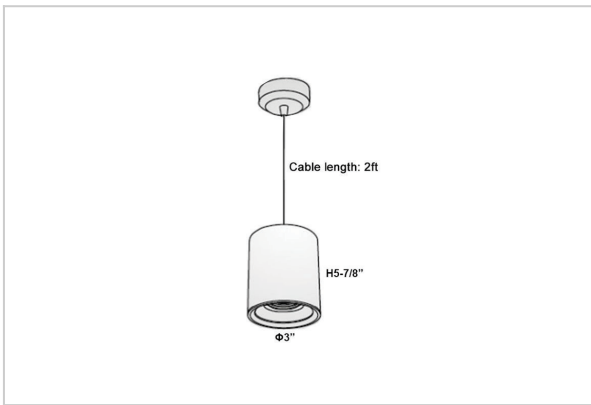

## Product Code : IK-RAuroraPL-8W-40K-WH-90C-15D

Voltage	100 - 277 V AC, 50-60 Hz
Lumen Output	720lm
Power	8W
CCT	4000K
CRI	>90
Beam Angle	15°
Light Distribution	Spot
LED Light Source	Osram SOLERIQ S 19
Start Time	Instant
Driver	Stand Alone (included)
Operating Position	No Swiveling Type
Dimming	Triac Dimming / 0-10 V Dimming
Heads	Single Head
Finish	White
Height	5-7/8"
Diameter	3"
Optics	Reflective Cup Structure
Application Area	Guest Room, Restaurant, Meeting Room, Club, Hall, Hotel Entrance

### Beam Spread (Options)

Spot	15°	Medium	30°	Flood	45°
ft	0.72	3.0	1.41	3.0	2.03
Ø	2.15	9.0	4.22	9.0	6.09
	3.58	15.0	7.04	15.0	10.15

Aurora is a technologically advanced LED Pendant Light that incorporates electronic gear and a high-quality lens with wide beam spread. While commonly used as task light, the unique and state-of-the-art design of this luminaire also enhances the overall aesthetics of your store.