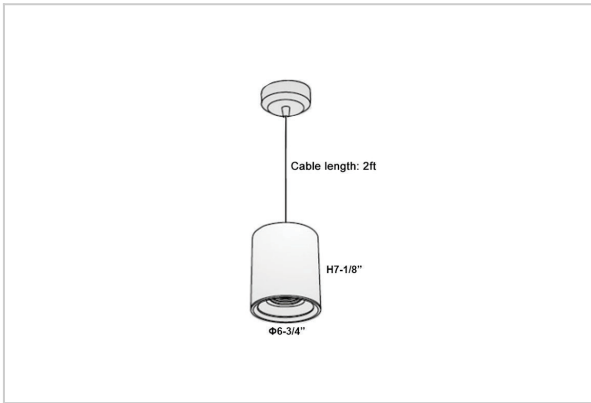

Aurora Pendant Lights

ITEM SKU#: 662187502304

Product Code : IK-RAuroraPL-50W-30K-BL-90C-15D

Voltage	100 - 277 V AC, 50-60 Hz
Lumen Output	4250lm
Power	50W
CCT	3000K
CRI	>90
Beam Angle	15°
Light Distribution	Spot
LED Light Source	Osram SOLERIQ S 19
Start Time	Instant
Driver	Stand Alone (included)
Operating Position	No Swiveling Type
Dimming	Triac Dimming / 0-10 V Dimming
Heads	Single Head
Finish	Black
Height	7-1/8"
Diameter	6-3/4"
Optics	Reflective Cup Structure
Application Area	Guest Room, Restaurant, Meeting Room, Club, Hall, Hotel Entrance

Beam Spread (Options)

Spot 15°		Medium 30°		Flood 45°	
ft	Ø	ft	Ø	ft	Ø
3.0	0.72	3.0	1.41	3.0	2.03
9.0	2.15	9.0	4.22	9.0	6.09
15.0	3.58	15.0	7.04	15.0	10.15

Aurora is a technologically advanced LED Pendant Light that incorporates electronic gear and a high-quality lens with wide beam spread. While commonly used as task light, the unique and state-of-the-art design of this luminaire also enhances the overall aesthetics of your store.