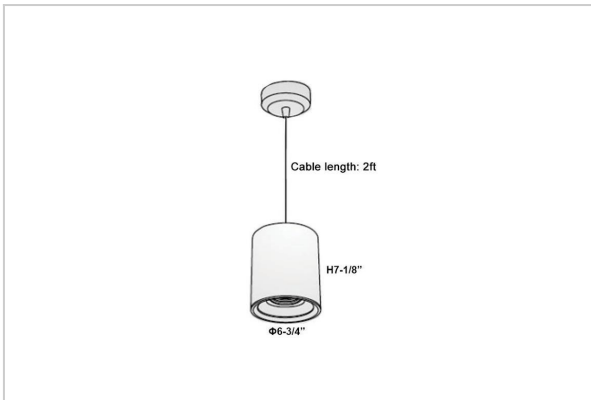

## Product Code : IK-RAuroraPL-50W-30K-BL-90C-15D

Voltage	100 - 277 V AC, 50-60 Hz
Lumen Output	4250lm
Power	50W
CCT	3000K
CRI	>90
Beam Angle	15°
Light Distribution	Spot
LED Light Source	Osram SOLERIQ S 19
Start Time	Instant
Driver	Stand Alone (included)
Operating Position	No Swiveling Type
Dimming	Triac Dimming / 0-10 V Dimming
Heads	Single Head
Finish	Black
Height	7-1/8"
Diameter	6-3/4"
Optics	Reflective Cup Structure
Application Area	Guest Room, Restaurant, Meeting Room, Club, Hall, Hotel Entrance

### Beam Spread (Options)

Spot	15°		Medium		30°		Flood		45°	
	ft	Ø	ft	Ø	ft	Ø	ft	Ø	ft	Ø
3.0	0.72		3.0	1.41		3.0	2.03			
9.0	2.15		9.0	4.22		9.0	6.09			
15.0	3.58		15.0	7.04		15.0	10.15			

Aurora is a technologically advanced LED Pendant Light that incorporates electronic gear and a high-quality lens with wide beam spread. While commonly used as task light, the unique and state-of-the-art design of this luminaire also enhances the overall aesthetics of your store.