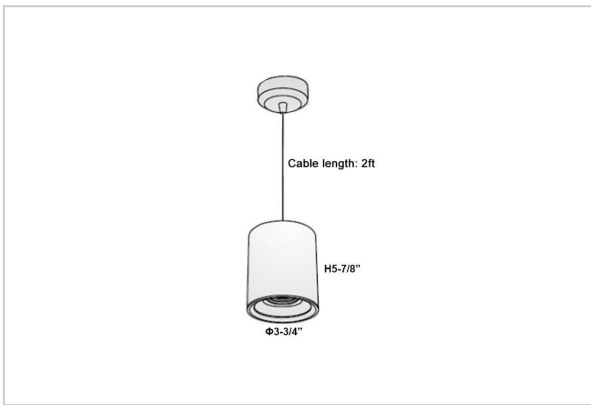

Aurora Pendant Lights

ITEM SKU#: 662187502090

Product Code : IK-RAuroraPL-15W-40K-BL-90C-15D

| | |
|--------------------|--|
| Voltage | 100 - 277 V AC, 50-60 Hz |
| Lumen Output | 1350lm |
| Power | 15W |
| CCT | 4000K |
| CRI | >90 |
| Beam Angle | 15° |
| Light Distribution | Spot |
| LED Light Source | Osram SOLERIQ S 19 |
| Start Time | Instant |
| Driver | Stand Alone (included) |
| Operating Position | No Swiveling Type |
| Dimming | Triac Dimming / 0-10 V Dimming |
| Heads | Single Head |
| Finish | Black |
| Height | 5-7/8" |
| Diameter | 3-3/4" |
| Optics | Reflective Cup Structure |
| Application Area | Guest Room, Restaurant, Meeting Room, Club, Hall, Hotel Entrance |

Beam Spread (Options)

| Spot 15° | | Medium 30° | | Flood 45° | |
|----------|------|------------|------|-----------|-------|
| ft | Ø | ft | Ø | ft | Ø |
| 3.0 | 0.72 | 3.0 | 1.41 | 3.0 | 2.03 |
| 9.0 | 2.15 | 9.0 | 4.22 | 9.0 | 6.09 |
| 15.0 | 3.58 | 15.0 | 7.04 | 15.0 | 10.15 |