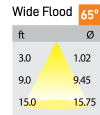

Beam Spread