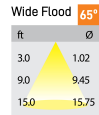

Beam Spread