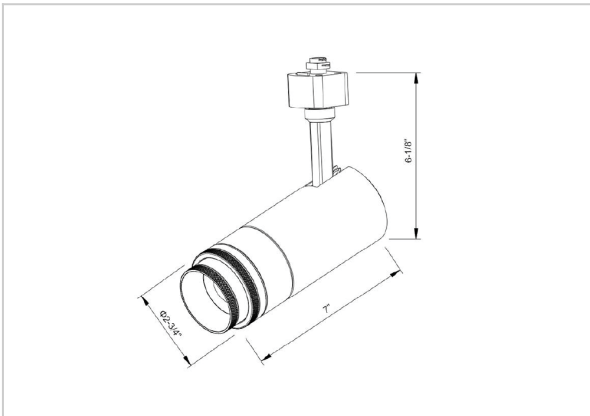

## Product Code : IK-ROPTIKTL-30W-30/40/50K-WH-90C-ADB

Voltage	100 - 277 V AC, 50-60 Hz
Lumen Output	2733lm
Power	30W
Efficacy	90lm/w
CCT Selectable(K)	3000- 4000- 5000K
CRI	>90
Beam Angle	15°
Light Distribution	Wide flood
LED Type	COB
LED Light Source	Osram SOLERIQ S 19
Start Time	Instant
Driver	Built in
Operating Position	Swiveling Type
Dimming	Triac Dimming
Construction	Track
Mounting Type	Track Light Structure
Heads	Single Head
Body Material	Aluminium Die cast
Finish	White
Length	7-1/8"
Height	7-1/4"
Diameter	3"
Application Area	Indoor Applications

### Beam Spread (Options)

Spot 15°		Medium 24°		Flood 36°		Wide Flood 60°	
ft	Ø	ft	Ø	ft	Ø	ft	Ø
3.0	0.72	3.0	1.41	3.0	2.03	3.0	3.15
9.0	2.15	9.0	4.22	9.0	6.09	9.0	9.45
15.0	3.58	15.0	7.04	15.0	10.15	15.0	15.75