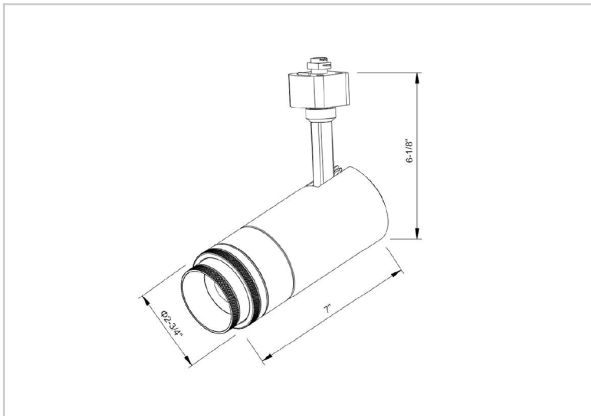

## Product Code : IK-ROPTIKTL-15W-30/40/50K-WH-90C-ADB

Voltage	100 - 277 V AC, 50-60 Hz
Lumen Output	1359lm
Power	15W
Efficacy	90lm/w
CCT Selectable(K)	3000- 4000- 5000K
CRI	>90
Beam Angle	15°
Light Distribution	Wide flood
LED Type	COB
LED Light Source	Osram SOLERIQ S 19
Start Time	Instant
Driver	Built in
Operating Position	Swiveling Type
Dimming	Triac Dimming
Construction	Track
Mounting Type	Track Light Structure
Heads	Single Head
Body Material	Aluminium Die cast
Finish	White
Length	6-1/4"
Height	6-3/4"
Diameter	2-1/2"
Application Area	Indoor Applications

### Beam Spread (Options)

Spot 15°		Medium 24°		Flood 36°		Wide Flood 60°	
ft	Ø	ft	Ø	ft	Ø	ft	Ø
3.0	0.72	3.0	1.41	3.0	2.03	3.0	3.15
9.0	2.15	9.0	4.22	9.0	6.09	9.0	9.45
15.0	3.58	15.0	7.04	15.0	10.15	15.0	15.75