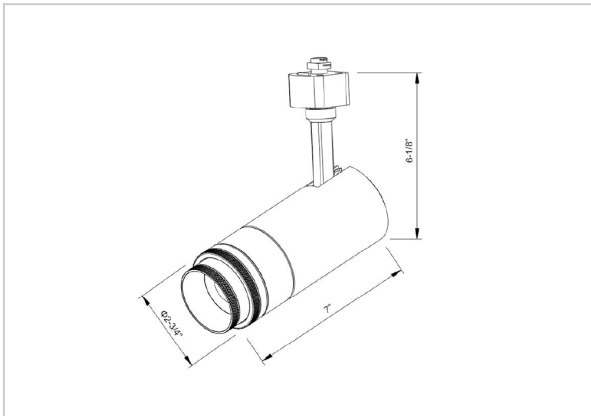

## Product Code : IK-ROPTIKTL-15W-40K-WH-90C-ADB

Voltage	100 - 277 V AC, 50-60 Hz
Lumen Output	2100lm
Power	15W
Efficacy	140lm/w
CCT	4000K
CRI	>90
Beam Angle	15°
Light Distribution	Wide flood
LED Type	COB
LED Light Source	Osram SOLERIQ S 19
Start Time	Instant
Driver	Built in
Operating Position	Swiveling Type
Dimming	Triac Dimming
Construction	Track
Mounting Type	Track Light Structure
Heads	Single Head
Body Material	Aluminium Die cast
Finish	White
Length	6-1/4"
Height	6-3/4"
Diameter	2-1/2"
Application Area	Indoor Applications

### Beam Spread (Options)

Spot 15°		Medium 24°		Flood 36°		Wide Flood 60°	
ft	Ø	ft	Ø	ft	Ø	ft	Ø
3.0	0.72	3.0	1.41	3.0	2.03	3.0	3.15
9.0	2.15	9.0	4.22	9.0	6.09	9.0	9.45
15.0	3.58	15.0	7.04	15.0	10.15	15.0	15.75

Optik is a technologically advanced LED track light with incorporated electronic gear and chip on board. It also has a high-quality reflector with three different beam spreads. Moreover, the lamp housing of die-cast aluminum for optimal cooling allows the fixture to last longer than its traditional counterparts.