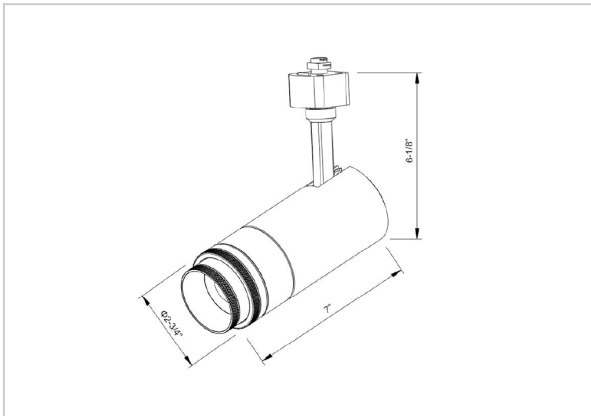

Optik Track Lights

ITEM SKU#: 662187490267

Product Code : IK-ROPTIKTL-30W-27K-BL-90C-ADB

Voltage	100 - 277 V AC, 50-60 Hz
Lumen Output	4200lm
Power	30W
Efficacy	140lm/w
CCT	2700K
CRI	>90
Beam Angle	15°
Light Distribution	Wide flood
LED Type	COB
LED Light Source	Osram SOLERIQ S 19
Start Time	Instant
Driver	Built in
Operating Position	Swiveling Type
Dimming	Triac Dimming
Construction	Track
Mounting Type	Track Light Structure
Heads	Single Head
Body Material	Aluminium Die cast
Finish	Black
Length	7-1/8"
Height	7-1/4"
Diameter	3"
Application Area	Indoor Applications

Beam Spread (Options)

Spot 15°		Medium 24°		Flood 36°		Wide Flood 60°	
ft	Ø	ft	Ø	ft	Ø	ft	Ø
3.0	0.72	3.0	1.41	3.0	2.03	3.0	3.15
9.0	2.15	9.0	4.22	9.0	6.09	9.0	9.45
15.0	3.58	15.0	7.04	15.0	10.15	15.0	15.75

Optik is a technologically advanced LED track light with incorporated electronic gear and chip on board. It also has a high-quality reflector with three different beam spreads. Moreover, the lamp housing of die-cast aluminum for optimal cooling allows the fixture to last longer than its traditional counterparts.