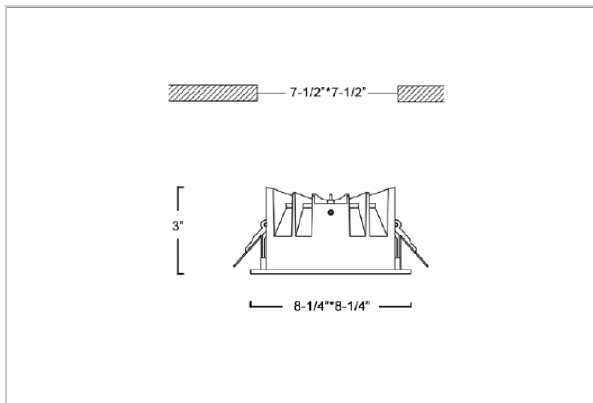

Flare Down Lights

ITEM SKU#: 662187493473

Product Code : IK-RFLAREDL-40W-30K-BL-90C-60D

Voltage	100 - 277 V AC, 50-60 Hz
Lumen Output	3600lm
Power	40W
Efficacy	90lm/w
CCT	3000K
CRI	>90
Beam Angle	60°
Light Distribution	Wide flood
LED Light Source	Osram SOLERIQ S 19
Start Time	Instant
Driver	Stand Alone (included)
Operating Position	Non - Swiveling Type
Dimming	On-Off / Triac / 0-10 V
Construction	Sqaure
Mounting Type	Recessed
Heads	Single Head
Finish	Black
Height	3"
Diameter	8-1/4"x8-1/4"
Cut Out	7-1/2"x7-1/2"
Optics	Darklight Technology Black, Silver
Application Area	Outdoor Corridor, Bathroom, Eave.

Beam Spread (Option)

Wide Flood	60°
ft	Ø
3.0	3.15
9.0	9.45
15.0	15.75

Flare downlight is a square shaped fixture, that illuminates a store in the most effective manner without being obtrusive. The smart engineering of the luminaire with specular reflector & power grid/global connectors along with high voltage standing in-house LED driver makes it an ideal choice for lighting your stores.