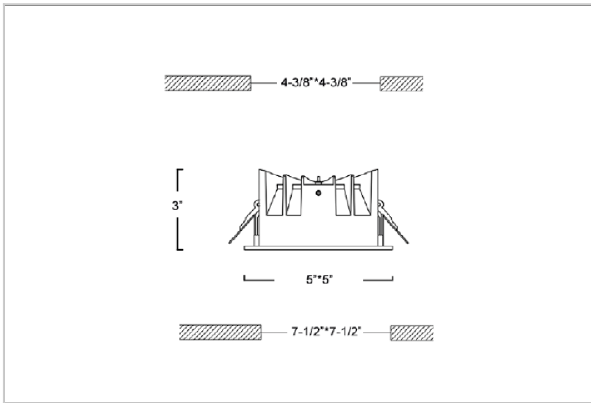

Flare Down Lights

ITEM SKU#: 662187493404

Product Code : IK-RFLAREDL-20W-35K-BL-90C-60D

Voltage	100 - 277 V AC, 50-60 Hz
Lumen Output	1800lm
Power	20W
Efficacy	90lm/w
CCT	3500K
CRI	>90
Beam Angle	60°
Light Distribution	Wide flood
LED Light Source	Osram SOLERIQ S 19
Start Time	Instant
Driver	Stand Alone (included)
Operating Position	Non - Swiveling Type
Dimming	On-Off / Triac / 0-10 V
Construction	Sqaure
Mounting Type	Recessed
Heads	Single Head
Finish	Black
Height	3"
Diameter	5"x5"
Cut Out	4-3/8"x4-3/8"
Optics	Darklight Technology Black, Silver
Application Area	Outdoor Corridor, Bathroom, Eave.

Beam Spread (Option)

Wide Flood	60°
ft	Ø
3.0	3.15
9.0	9.45
15.0	15.75

Flare downlight is a square shaped fixture, that illuminates a store in the most effective manner without being obtrusive. The smart engineering of the luminaire with specular reflector & power grid/global connectors along with high voltage standing in-house LED driver makes it an ideal choice for lighting your stores.