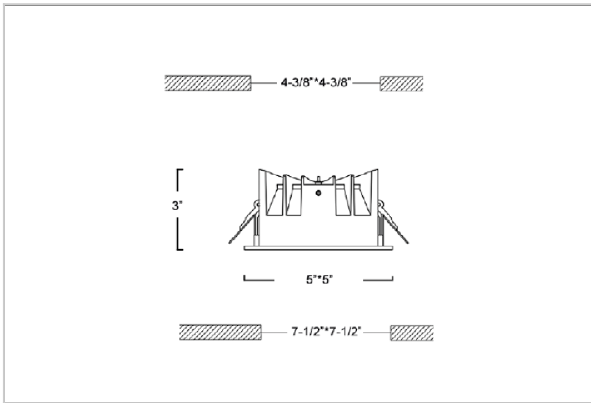

## Product Code : IK-RFLAREDL-20W-27K-BL-90C-60D

Voltage	100 - 277 V AC, 50-60 Hz
Lumen Output	1800lm
Power	20W
Efficacy	90lm/w
CCT	2700K
CRI	>90
Beam Angle	60°
Light Distribution	Wide flood
LED Light Source	Osram SOLERIQ S 19
Start Time	Instant
Driver	Stand Alone (included)
Operating Position	Non - Swiveling Type
Dimming	On-Off / Triac / 0-10 V
Construction	Sqaure
Mounting Type	Recessed
Heads	Single Head
Finish	Black
Height	3"
Diameter	5"x5"
Cut Out	4-3/8"x4-3/8"
Optics	Darklight Technology Black, Silver
Application Area	Outdoor Corridor, Bathroom, Eave.

### Beam Spread (Option)

Wide Flood	60°
ft	Ø
3.0	3.15
9.0	9.45
15.0	15.75

Flare downlight is a square shaped fixture, that illuminates a store in the most effective manner without being obtrusive. The smart engineering of the luminaire with specular reflector & power grid/global connectors along with high voltage standing in-house LED driver makes it an ideal choice for lighting your stores.