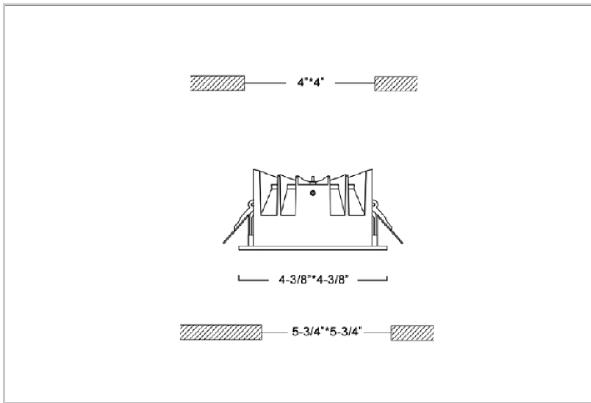

## Product Code : IK-RFLAREDL-12W-27K-BL-90C-60D

Voltage	100 - 277 V AC, 50-60 Hz
Lumen Output	1080lm
Power	12W
Efficacy	90lm/w
CCT	2700K
CRI	>90
Beam Angle	60°
Light Distribution	Wide flood
LED Light Source	Osram SOLERIQ S 19
Start Time	Instant
Driver	Stand Alone (included)
Operating Position	Non - Swiveling Type
Dimming	On-Off / Triac / 0-10 V
Construction	Sqaure
Mounting Type	Recessed
Heads	Single Head
Finish	Black
Height	2-3/8"
Diameter	4-3/8"x4-3/8"
Cut Out	4"x4"
Optics	Darklight Technology Black, Silver
Application Area	Outdoor Corridor, Bathroom, Eave.

### Beam Spread (Option)

Wide Flood	60°
ft	Ø
3.0	3.15
9.0	9.45
15.0	15.75

Flare downlight is a square shaped fixture, that illuminates a store in the most effective manner without being obtrusive. The smart engineering of the luminaire with specular reflector & power grid/global connectors along with high voltage standing in-house LED driver makes it an ideal choice for lighting your stores.