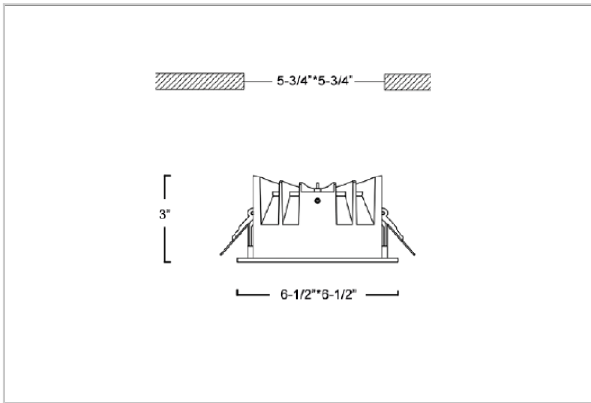

Flare Down Lights

ITEM SKU#: 662187493213

Product Code : IK-RFLAREDL-30W-27K-WH-90C-60D

Voltage	100 - 277 V AC, 50-60 Hz
Lumen Output	2700lm
Power	30W
Efficacy	90lm/w
CCT	2700K
CRI	>90
Beam Angle	60°
Light Distribution	Wide flood
LED Light Source	Osram SOLERIQ S 19
Start Time	Instant
Driver	Stand Alone (included)
Operating Position	Non - Swiveling Type
Dimming	On-Off / Triac / 0-10 V
Construction	Sqaure
Mounting Type	Recessed
Heads	Single Head
Finish	White
Height	3"
Diameter	6-1/2"x6-1/2"
Cut Out	5-3/4"x5-3/4"
Optics	Darklight Technology Black, Silver
Application Area	Outdoor Corridor, Bathroom, Eave.

Beam Spread (Option)

Wide Flood	60°
ft	Ø
3.0	3.15
9.0	9.45
15.0	15.75

Flare downlight is a square shaped fixture, that illuminates a store in the most effective manner without being obtrusive. The smart engineering of the luminaire with specular reflector & power grid/global connectors along with high voltage standing in-house LED driver makes it an ideal choice for lighting your stores.