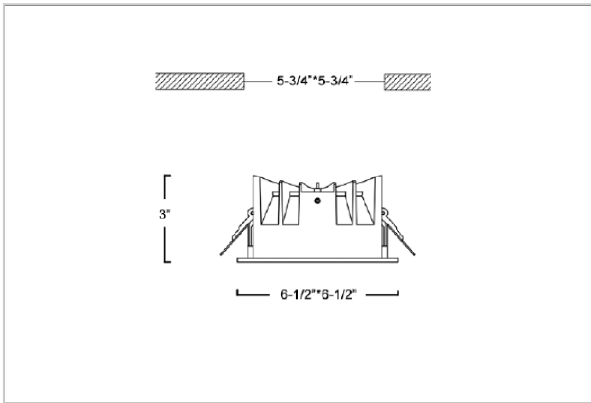

## Product Code : IK-RFLAREDL-30W-27K-WH-90C-60D

Voltage	100 - 277 V AC, 50-60 Hz
Lumen Output	2700lm
Power	30W
Efficacy	90lm/w
CCT	2700K
CRI	>90
Beam Angle	60°
Light Distribution	Wide flood
LED Light Source	Osram SOLERIQ S 19
Start Time	Instant
Driver	Stand Alone (included)
Operating Position	Non - Swiveling Type
Dimming	On-Off / Triac / 0-10 V
Construction	Sqaure
Mounting Type	Recessed
Heads	Single Head
Finish	White
Height	3"
Diameter	6-1/2"x6-1/2"
Cut Out	5-3/4"x5-3/4"
Optics	Darklight Technology Black, Silver
Application Area	Outdoor Corridor, Bathroom, Eave.

### Beam Spread (Option)

Wide Flood	60°
ft	Ø
3.0	3.15
9.0	9.45
15.0	15.75

Flare downlight is a square shaped fixture, that illuminates a store in the most effective manner without being obtrusive. The smart engineering of the luminaire with specular reflector & power grid/global connectors along with high voltage standing in-house LED driver makes it an ideal choice for lighting your stores.