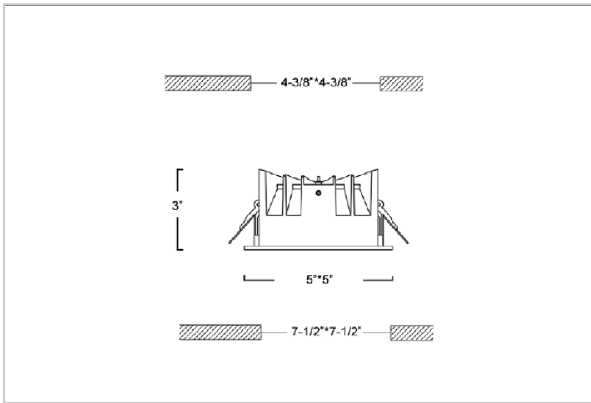

Flare Down Lights

ITEM SKU#: 662187493206

Product Code : IK-RFLAREDL-20W-40K-WH-90C-60D

Voltage	100 - 277 V AC, 50-60 Hz
Lumen Output	1800lm
Power	20W
Efficacy	90lm/w
CCT	4000K
CRI	>90
Beam Angle	60°
Light Distribution	Wide flood
LED Light Source	Osram SOLERIQ S 19
Start Time	Instant
Driver	Stand Alone (included)
Operating Position	Non - Swiveling Type
Dimming	On-Off / Triac / 0-10 V
Construction	Sqaure
Mounting Type	Recessed
Heads	Single Head
Finish	White
Height	3"
Diameter	5"x5"
Cut Out	4-3/8"x4-3/8"
Optics	Darklight Technology Black, Silver
Application Area	Outdoor Corridor, Bathroom, Eave.

Beam Spread (Option)

Wide Flood	60°
ft	Ø
3.0	3.15
9.0	9.45
15.0	15.75

Flare downlight is a square shaped fixture, that illuminates a store in the most effective manner without being obtrusive. The smart engineering of the luminaire with specular reflector & power grid/global connectors along with high voltage standing in-house LED driver makes it an ideal choice for lighting your stores.