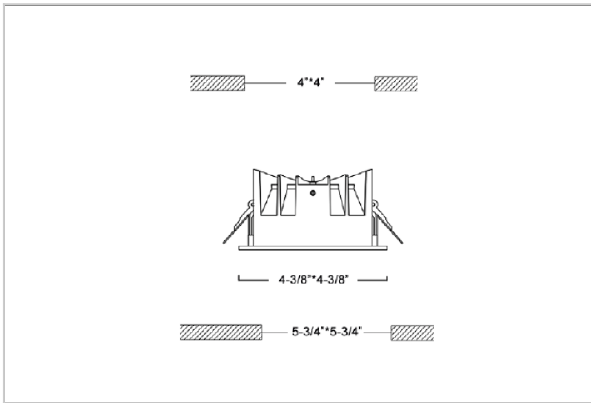

Flare Down Lights

ITEM SKU#: 662187493152

Product Code : IK-RFLAREDL-15W-40K-WH-90C-60D

Voltage	100 - 277 V AC, 50-60 Hz
Lumen Output	1350lm
Power	15W
Efficacy	90lm/w
CCT	4000K
CRI	>90
Beam Angle	60°
Light Distribution	Wide flood
LED Light Source	Osram SOLERIQ S 19
Start Time	Instant
Driver	Stand Alone (included)
Operating Position	Non - Swiveling Type
Dimming	On-Off / Triac / 0-10 V
Construction	Sqaure
Mounting Type	Recessed
Heads	Single Head
Finish	White
Height	2-3/8"
Diameter	4-3/8"x4-3/8"
Cut Out	4"x4"
Optics	Darklight Technology Black, Silver
Application Area	Outdoor Corridor, Bathroom, Eave.

Beam Spread (Option)

Wide Flood	60°
ft	Ø
3.0	3.15
9.0	9.45
15.0	15.75

Flare downlight is a square shaped fixture, that illuminates a store in the most effective manner without being obtrusive. The smart engineering of the luminaire with specular reflector & power grid/global connectors along with high voltage standing in-house LED driver makes it an ideal choice for lighting your stores.