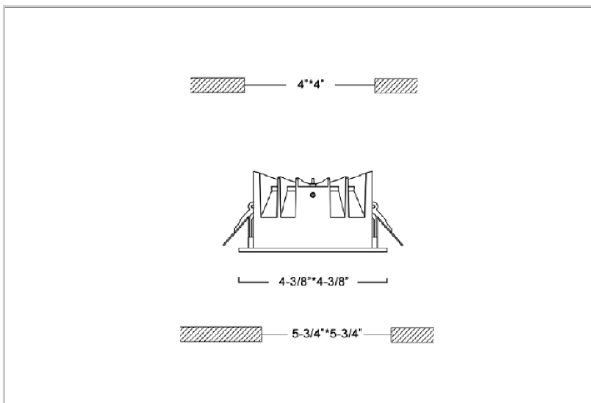

Flare Down Lights

ITEM SKU#: 662187493145

Product Code : IK-RFLAREDL-15W-35K-WH-90C-60D

Voltage	100 - 277 V AC, 50-60 Hz
Lumen Output	1350lm
Power	15W
Efficacy	90lm/w
CCT	3500K
CRI	>90
Beam Angle	60°
Light Distribution	Wide flood
LED Light Source	Osram SOLERIQ S 19
Start Time	Instant
Driver	Stand Alone (included)
Operating Position	Non - Swiveling Type
Dimming	On-Off / Triac / 0-10 V
Construction	Sqaure
Mounting Type	Recessed
Heads	Single Head
Finish	White
Height	2-3/8"
Diameter	4-3/8"x4-3/8"
Cut Out	4"x4"
Optics	Darklight Technology Black, Silver
Application Area	Outdoor Corridor, Bathroom, Eave.

Beam Spread (Option)

Wide Flood	60°
ft	Ø
3.0	3.15
9.0	9.45
15.0	15.75

Flare downlight is a square shaped fixture, that illuminates a store in the most effective manner without being obtrusive. The smart engineering of the luminaire with specular reflector & power grid/global connectors along with high voltage standing in-house LED driver makes it an ideal choice for lighting your stores.