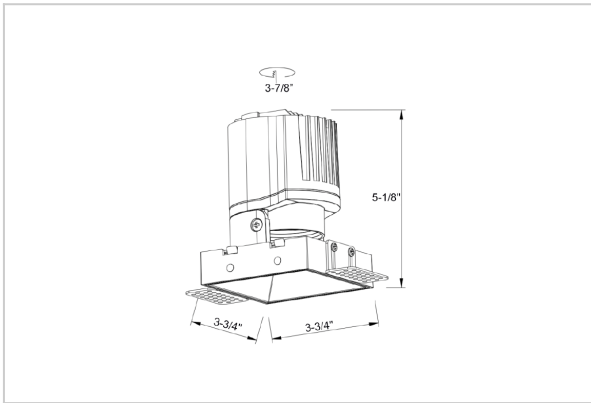

## Product Code : IK-RTHEIADL-15W-30K-WH-90C-38D

Voltage	100 - 277 V AC, 50-60 Hz
Lumen Output	1284.7lm
Power	15W
Efficacy	140lm/w
CCT	3000K
CRI	>90
Beam Angle	38°
Light Distribution	Flood
LED Type	COB
LED Light Source	Osram SOLERIQ S 19
Start Time	Instant
Driver	Stand Alone (included)
Operating Position	Non - Swiveling Type
Dimming	On-Off / Triac / 0-10 V
Construction	Sqaure
Mounting Type	Recessed
Heads	Single Head
Body Material	Aluminium Die cast
Finish	White
Length	3-3/4"
Height	5-1/8"
Cut Out	3-7/8"
Optics	Darklight Technology Black, Silver
Width (W)	3-3/4"
Application Area	Guest Room, Corridor, Restaurant, Meeting Room Club, Hall, Hotel Entrance

### Beam Spread (Options)

Spot	15°	Medium	24°	Flood	38°	Wide Flood	60°
ft	Ø	ft	Ø	ft	Ø	ft	Ø
3.0	0.72	3.0	1.41	3.0	2.03	3.0	3.15
9.0	2.15	9.0	4.22	9.0	6.09	9.0	9.45
15.0	3.58	15.0	7.04	15.0	10.15	15.0	15.75