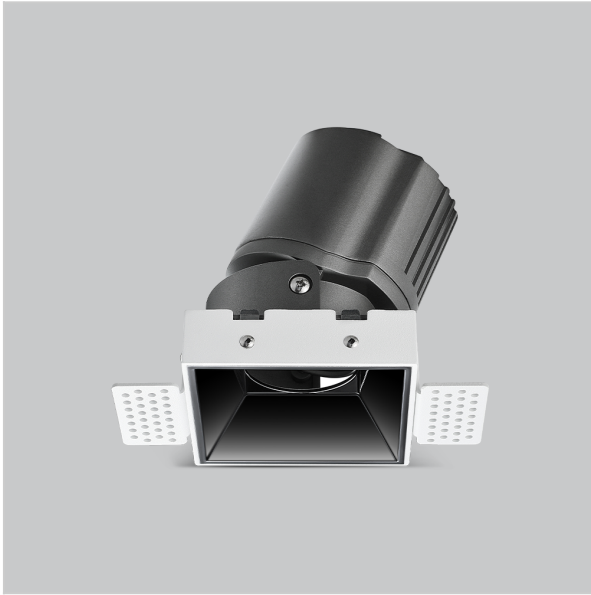

# Thiea Down Lights

ITEM SKU#: 662187500744

## Product Code : IK-RTHEIADL-15W-30K-WH-90C-38D

Voltage	100 - 277 V AC, 50-60 Hz
Lumen Output	1284.7lm
Power	15W
Efficacy	140lm/w
CCT	3000K
CRI	>90
Beam Angle	38°
Light Distribution	Flood
LED Type	COB
LED Light Source	Osram SOLERIQ S 19
Start Time	Instant
Driver	Stand Alone (included)
Operating Position	Non - Swiveling Type
Dimming	On-Off / Triac / 0-10 V
Construction	Sqaure
Mounting Type	Recessed
Heads	Single Head
Body Material	Aluminium Die cast
Finish	White
Length	3-3/4"
Height	5-1/8"
Cut Out	3-7/8"
Optics	Darklight Technology Black, Silver
Width (W)	3-3/4"
Application Area	Guest Room, Corridor, Restaurant, Meeting Room Club, Hall, Hotel Entrance

### Beam Spread (Options)

Spot	15°	Medium	24°	Flood	38°	Wide Flood	60°
ft	Ø	ft	Ø	ft	Ø	ft	Ø
3.0	0.72	3.0	1.41	3.0	2.03	3.0	3.15
9.0	2.15	9.0	4.22	9.0	6.09	9.0	9.45
15.0	3.58	15.0	7.04	15.0	10.15	15.0	15.75

Theia, a square LED downlight made of aluminum die cast with high quality powder coated luminaire housing and optimum heat sink. Specular reflector & power grid/global connectors available with isolated LED Driver using Ultra bright OSRAM COB.