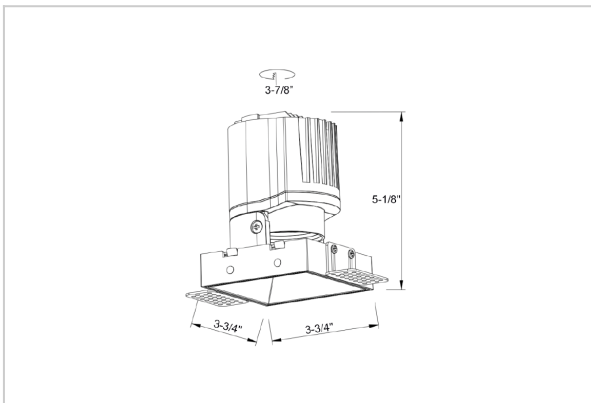

Thiea Down Lights

ITEM SKU#: 662187500669

Product Code : IK-RTHEIADL-15W-30K-WH-90C-15D

Voltage	100 - 277 V AC, 50-60 Hz
Lumen Output	1312.5lm
Power	15W
Efficacy	140lm/w
CCT	3000K
CRI	>90
Beam Angle	15°
Light Distribution	Spot
LED Type	COB
LED Light Source	Osram SOLERIQ S 19
Start Time	Instant
Driver	Stand Alone (included)
Operating Position	Non - Swiveling Type
Dimming	On-Off / Triac / 0-10 V
Construction	Sqaure
Mounting Type	Recessed
Heads	Single Head
Body Material	Aluminium Die cast
Finish	White
Length	3-3/4"
Height	5-1/8"
Cut Out	3-7/8"
Optics	Darklight Technology Black, Silver
Width (W)	3-3/4"
Application Area	Guest Room, Corridor, Restaurant, Meeting Room Club, Hall, Hotel Entrance

Beam Spread (Options)

Spot 15°		Medium 24°		Flood 38°		Wide Flood 60°	
ft	Ø	ft	Ø	ft	Ø	ft	Ø
3.0	0.72	3.0	1.41	3.0	2.03	3.0	3.15
9.0	2.15	9.0	4.22	9.0	6.09	9.0	9.45
15.0	3.58	15.0	7.04	15.0	10.15	15.0	15.75