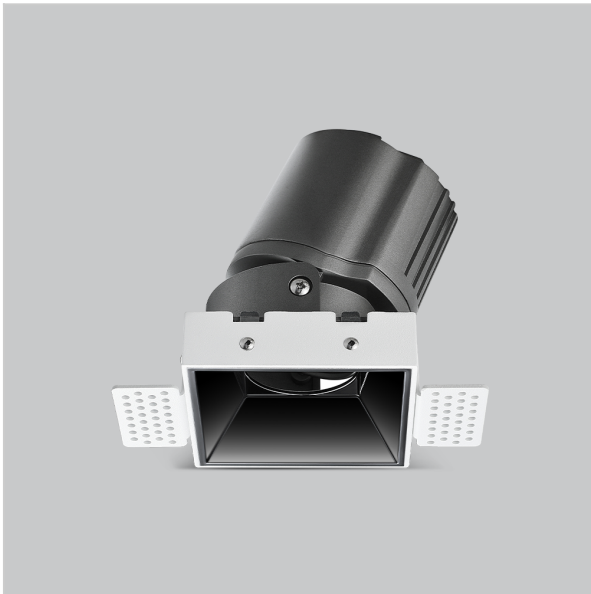

Thiea Down Lights

ITEM SKU#: 662187500669

Product Code : IK-RTHEIADL-15W-30K-WH-90C-15D

Voltage	100 - 277 V AC, 50-60 Hz
Lumen Output	1312.5lm
Power	15W
Efficacy	140lm/w
CCT	3000K
CRI	>90
Beam Angle	15°
Light Distribution	Spot
LED Type	COB
LED Light Source	Osram SOLERIQ S 19
Start Time	Instant
Driver	Stand Alone (included)
Operating Position	Non - Swiveling Type
Dimming	On-Off / Triac / 0-10 V
Construction	Sqaure
Mounting Type	Recessed
Heads	Single Head
Body Material	Aluminium Die cast
Finish	White
Length	3-3/4"
Height	5-1/8"
Cut Out	3-7/8"
Optics	Darklight Technology Black, Silver
Width (W)	3-3/4"
Application Area	Guest Room, Corridor, Restaurant, Meeting Room Club, Hall, Hotel Entrance

Beam Spread (Options)

Spot 15°		Medium 24°		Flood 38°		Wide Flood 60°	
ft	Ø	ft	Ø	ft	Ø	ft	Ø
3.0	0.72	3.0	1.41	3.0	2.03	3.0	3.15
9.0	2.15	9.0	4.22	9.0	6.09	9.0	9.45
15.0	3.58	15.0	7.04	15.0	10.15	15.0	15.75

Theia, a square LED downlight made of aluminum die cast with high quality powder coated luminaire housing and optimum heat sink. Specular reflector & power grid / global connectors available with isolated LED Driver using Ultra bright OSRAM COB.