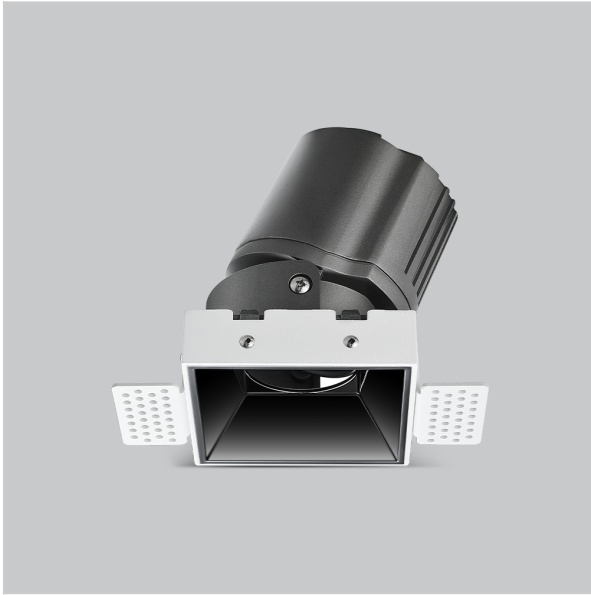

# Thiea Down Lights

ITEM SKU#: 662187500607

## Product Code : IK-RTHEIADL-8W-40K-WH-90C-38D

Voltage	100 - 277 V AC, 50-60 Hz
Lumen Output	753.55lm
Power	8W
Efficacy	140lm/w
CCT	4000K
CRI	>90
Beam Angle	38°
Light Distribution	Flood
LED Type	COB
LED Light Source	Osram SOLERIQ S 19
Start Time	Instant
Driver	Stand Alone (included)
Operating Position	Non - Swiveling Type
Dimming	On-Off / Triac / 0-10 V
Construction	Sqaure
Mounting Type	Recessed
Heads	Single Head
Body Material	Aluminium Die cast
Finish	White
Length	2-7/8"
Height	4"
Cut Out	3"x3"
Optics	Darklight Technology Black, Silver
Width (W)	2-7/8"
Application Area	Guest Room, Corridor, Restaurant, Meeting Room Club, Hall, Hotel Entrance

### Beam Spread (Options)

Spot	15°	Medium	24°	Flood	38°	Wide Flood	60°
ft	Ø	ft	Ø	ft	Ø	ft	Ø
3.0	0.72	3.0	1.41	3.0	2.03	3.0	3.15
9.0	2.15	9.0	4.22	9.0	6.09	9.0	9.45
15.0	3.58	15.0	7.04	15.0	10.15	15.0	15.75

Theia, a square LED downlight made of aluminum die cast with high quality powder coated luminaire housing and optimum heat sink. Specular reflector & power grid / global connectors available with isolated LED Driver using Ultra bright OSRAM COB.