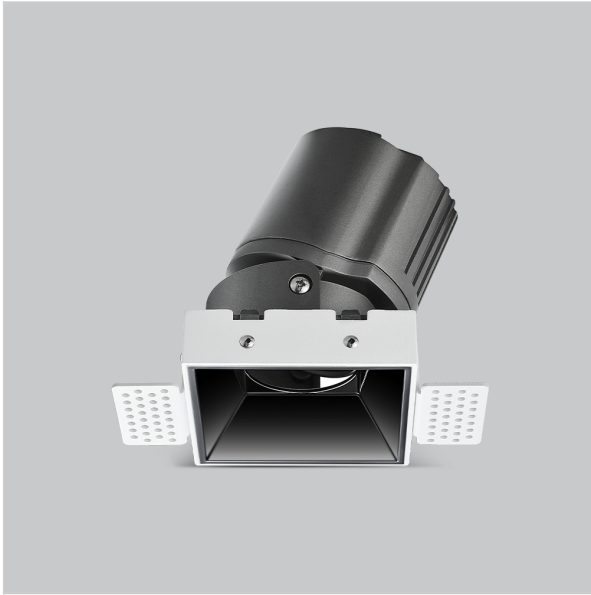

Thiea Down Lights

ITEM SKU#: 662187500522

Product Code : IK-RTHEIADL-8W-27K-WH-90C-24D

Voltage	100 - 277 V AC, 50-60 Hz
Lumen Output	645.23lm
Power	8W
Efficacy	140lm/w
CCT	2700K
CRI	>90
Beam Angle	24°
Light Distribution	Medium
LED Type	COB
LED Light Source	Osram SOLERIQ S 19
Start Time	Instant
Driver	Stand Alone (included)
Operating Position	Non - Swiveling Type
Dimming	On-Off / Triac / 0-10 V
Construction	Sqaure
Mounting Type	Recessed
Heads	Single Head
Body Material	Aluminium Die cast
Finish	White
Length	2-7/8"
Height	4"
Cut Out	3"x3"
Optics	Darklight Technology Black, Silver
Width (W)	2-7/8"
Application Area	Guest Room, Corridor, Restaurant, Meeting Room Club, Hall, Hotel Entrance

Beam Spread (Options)

Spot	15°	Medium	24°	Flood	38°	Wide Flood	60°
ft	Ø	ft	Ø	ft	Ø	ft	Ø
3.0	0.72	3.0	1.41	3.0	2.03	3.0	3.15
9.0	2.15	9.0	4.22	9.0	6.09	9.0	9.45
15.0	3.58	15.0	7.04	15.0	10.15	15.0	15.75

Theia, a square LED downlight made of aluminum die cast with high quality powder coated luminaire housing and optimum heat sink. Specular reflector & power grid / global connectors available with isolated LED Driver using Ultra bright OSRAM COB.