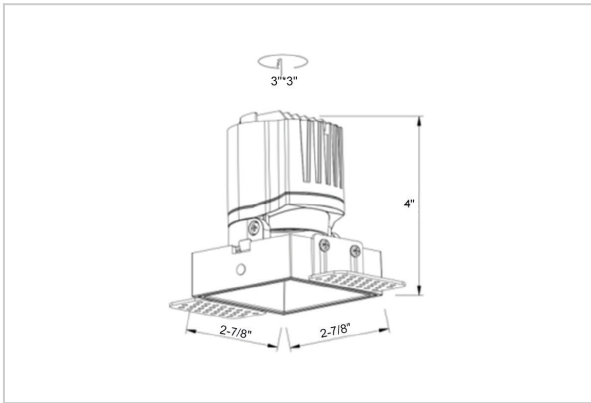

Thiea Down Lights

ITEM SKU#: 662187500522

Product Code : IK-RTHEIADL-8W-27K-WH-90C-24D

Voltage	100 - 277 V AC, 50-60 Hz
Lumen Output	645.23lm
Power	8W
Efficacy	140lm/w
CCT	2700K
CRI	>90
Beam Angle	24°
Light Distribution	Medium
LED Type	COB
LED Light Source	Osram SOLERIQ S 19
Start Time	Instant
Driver	Stand Alone (included)
Operating Position	Non - Swiveling Type
Dimming	On-Off / Triac / 0-10 V
Construction	Sqaure
Mounting Type	Recessed
Heads	Single Head
Body Material	Aluminium Die cast
Finish	White
Length	2-7/8"
Height	4"
Cut Out	3"x3"
Optics	Darklight Technology Black, Silver
Width (W)	2-7/8"
Application Area	Guest Room, Corridor, Restaurant, Meeting Room Club, Hall, Hotel Entrance

Beam Spread (Options)

Spot	15°	Medium	24°	Flood	38°	Wide Flood	60°
ft	Ø	ft	Ø	ft	Ø	ft	Ø
3.0	0.72	3.0	1.41	3.0	2.03	3.0	3.15
9.0	2.15	9.0	4.22	9.0	6.09	9.0	9.45
15.0	3.58	15.0	7.04	15.0	10.15	15.0	15.75

Theia, a square LED downlight made of aluminum die cast with high quality powder coated luminaire housing and optimum heat sink. Specular reflector & power grid / global connectors available with isolated LED Driver using Ultra bright OSRAM COB.