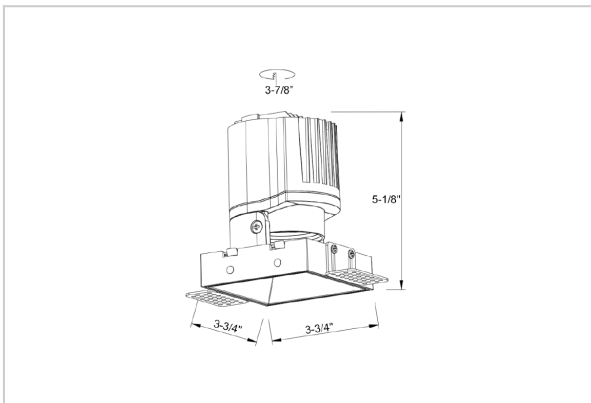

Thiea Down Lights

ITEM SKU#: 662187500331

Product Code : IK-RTHEIADL-15W-35K-BL-90C-15D

| | |
|--------------------|---|
| Voltage | 100 - 277 V AC, 50-60 Hz |
| Lumen Output | 1378.12lm |
| Power | 15W |
| Efficacy | 140lm/w |
| CCT | 3500K |
| CRI | >90 |
| Beam Angle | 15° |
| Light Distribution | Spot |
| LED Type | COB |
| LED Light Source | Osram SOLERIQ S 19 |
| Start Time | Instant |
| Driver | Stand Alone (included) |
| Operating Position | Non - Swiveling Type |
| Dimming | On-Off / Triac / 0-10 V |
| Construction | Sqaure |
| Mounting Type | Recessed |
| Heads | Single Head |
| Body Material | Aluminium Die cast |
| Finish | Black |
| Length | 3-3/4" |
| Height | 5-1/8" |
| Cut Out | 3-7/8" |
| Optics | Darklight Technology Black, Silver |
| Width (W) | 3-3/4" |
| Application Area | Guest Room, Corridor, Restaurant, Meeting Room Club, Hall, Hotel Entrance |

Beam Spread (Options)

| Spot 15° | | Medium 24° | | Flood 38° | | Wide Flood 60° | |
|----------|------|------------|------|-----------|-------|----------------|-------|
| ft | Ø | ft | Ø | ft | Ø | ft | Ø |
| 3.0 | 0.72 | 3.0 | 1.41 | 3.0 | 2.03 | 3.0 | 3.15 |
| 9.0 | 2.15 | 9.0 | 4.22 | 9.0 | 6.09 | 9.0 | 9.45 |
| 15.0 | 3.58 | 15.0 | 7.04 | 15.0 | 10.15 | 15.0 | 15.75 |