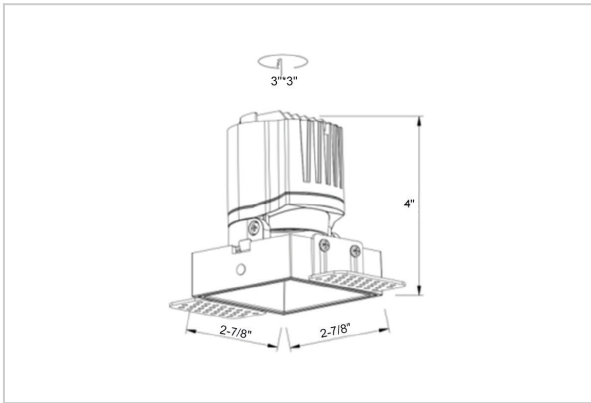

Thiea Down Lights

ITEM SKU#: 662187500263

Product Code : IK-RTHEIADL-8W-40K-BL-90C-38D

Voltage	100 - 277 V AC, 50-60 Hz
Lumen Output	753.55lm
Power	8W
Efficacy	140lm/w
CCT	4000K
CRI	>90
Beam Angle	38°
Light Distribution	Flood
LED Type	COB
LED Light Source	Osram SOLERIQ S 19
Start Time	Instant
Driver	Stand Alone (included)
Operating Position	Non - Swiveling Type
Dimming	On-Off / Triac / 0-10 V
Construction	Sqaure
Mounting Type	Recessed
Heads	Single Head
Body Material	Aluminium Die cast
Finish	Black
Length	2-7/8"
Height	4"
Cut Out	3"x3"
Optics	Darklight Technology Black, Silver
Width (W)	2-7/8"
Application Area	Guest Room, Corridor, Restaurant, Meeting Room Club, Hall, Hotel Entrance

Beam Spread (Options)

Spot	15°	Medium	24°	Flood	38°	Wide Flood	60°
ft	Ø	ft	Ø	ft	Ø	ft	Ø
3.0	0.72	3.0	1.41	3.0	2.03	3.0	3.15
9.0	2.15	9.0	4.22	9.0	6.09	9.0	9.45
15.0	3.58	15.0	7.04	15.0	10.15	15.0	15.75

Theia, a square LED downlight made of aluminum die cast with high quality powder coated luminaire housing and optimum heat sink. Specular reflector & power grid/global connectors available with isolated LED Driver using Ultra bright OSRAM COB.