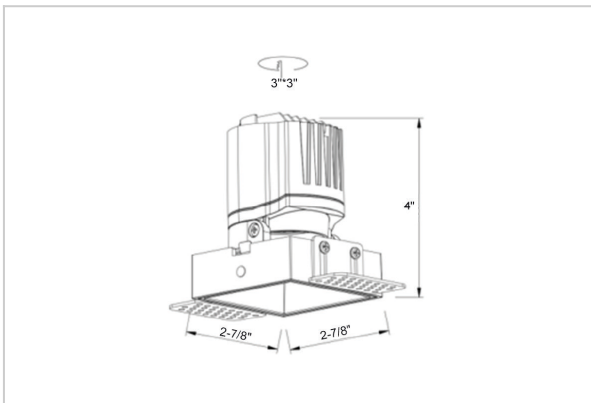

Thiea Down Lights

ITEM SKU#: 662187500201

Product Code : IK-RTHEIADL-8W-30K-BL-90C-24D

Voltage	100 - 277 V AC, 50-60 Hz
Lumen Output	677.5lm
Power	8W
Efficacy	140lm/w
CCT	3000K
CRI	>90
Beam Angle	24°
Light Distribution	Medium
LED Type	COB
LED Light Source	Osram SOLERIQ S 19
Start Time	Instant
Driver	Stand Alone (included)
Operating Position	Non - Swiveling Type
Dimming	On-Off / Triac / 0-10 V
Construction	Sqaure
Mounting Type	Recessed
Heads	Single Head
Body Material	Aluminium Die cast
Finish	Black
Length	2-7/8"
Height	4"
Cut Out	3"x3"
Optics	Darklight Technology Black, Silver
Width (W)	2-7/8"
Application Area	Guest Room, Corridor, Restaurant, Meeting Room Club, Hall, Hotel Entrance

Beam Spread (Options)

Spot	15°	Medium	24°	Flood	38°	Wide Flood	60°
ft	Ø	ft	Ø	ft	Ø	ft	Ø
3.0	0.72	3.0	1.41	3.0	2.03	3.0	3.15
9.0	2.15	9.0	4.22	9.0	6.09	9.0	9.45
15.0	3.58	15.0	7.04	15.0	10.15	15.0	15.75

Theia, a square LED downlight made of aluminum die cast with high quality powder coated luminaire housing and optimum heat sink. Specular reflector & power grid / global connectors available with isolated LED Driver using Ultra bright OSRAM COB.