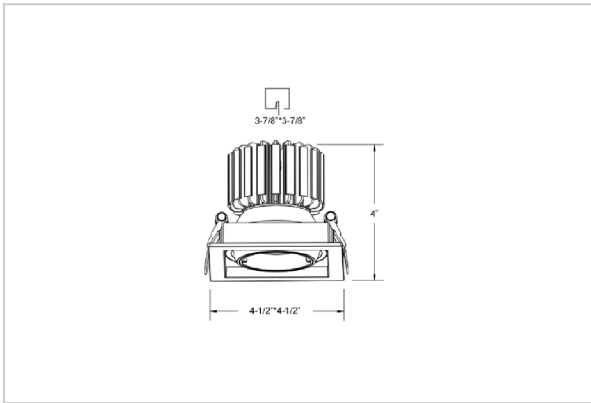

Scint Down Lights

ITEM SKU#: 662187500089

Product Code : IK-RSCINTDL-30W-35K-WH-90C-24D

Voltage	100 - 277 V AC, 50-60 Hz
Lumen Output	2700lm
Power	30W
Efficacy	90lm/w
CCT	3500K
CRI	>90
Beam Angle	24°
Light Distribution	Medium
LED Light Source	Osram SOLERIQ S 19
Start Time	Instant
Driver	Stand Alone (included)
Operating Position	Swiveling Type, 360D
Dimming	On-Off / Triac / 0-10 V
Construction	Sqaure
Mounting Type	Recessed
Heads	Single Head
Body Material	Aluminium Die cast
Finish	White
Height	4-7/8"
Diameter	5-1/2"x5-1/2"
Cut Out	4-7/8"x4-7/8"
Optics	Darklight Technology Black, Silver
Application Area	Guest Room, Corridor, Restaurant, Meeting Room Club, Hall, Hotel Entrance

Beam Spread (Options)

Spot	15°		Medium 24°		Flood 38°	
	ft	Ø	ft	Ø	ft	Ø
3.0	0.72	3.0	1.41	3.0	2.03	
9.0	2.15	9.0	4.22	9.0	6.09	
15.0	3.58	15.0	7.04	15.0	10.15	

Square in design, Scint LED downlight is made up of aluminum die cast with high quality powder coated luminaire housing and optimum heat sink. Available in multiple wattages and beam angle, the luminaire renders greater flexibility in its application for store lighting. Moreover, the specular darklight reflector in this store light allows outstanding visual comfort to the visitors.