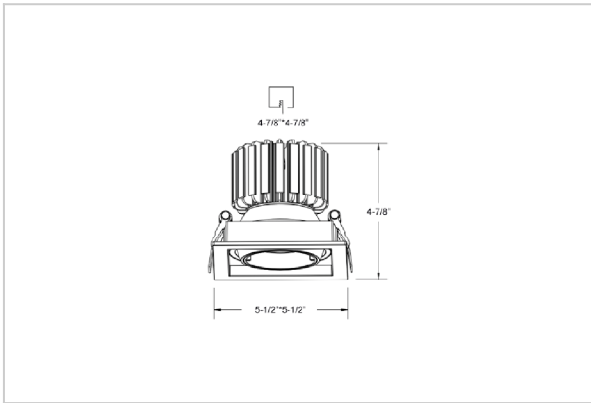

Scint Down Lights

ITEM SKU#: 662187499970

Product Code : IK-RSCINTDL-20W-40K-WH-90C-24D

Voltage	100 - 277 V AC, 50-60 Hz
Lumen Output	1800lm
Power	20W
Efficacy	90lm/w
CCT	4000K
CRI	>90
Beam Angle	24°
Light Distribution	Medium
LED Light Source	Osram SOLERIQ S 19
Start Time	Instant
Driver	Stand Alone (included)
Operating Position	Swiveling Type, 360D
Dimming	On-Off / Triac / 0-10 V
Construction	Sqaure
Mounting Type	Recessed
Heads	Single Head
Body Material	Aluminium Die cast
Finish	White
Height	4"
Diameter	4-1/2"x4-1/2"
Cut Out	3-7/8"x3-7/8"
Optics	Darklight Technology Black, Silver
Application Area	Guest Room, Corridor, Restaurant, Meeting Room Club, Hall, Hotel Entrance

Beam Spread (Options)

Spot	15°		Medium 24°		Flood 38°	
	ft	Ø	ft	Ø	ft	Ø
3.0	0.72	3.0	1.41	3.0	2.03	
9.0	2.15	9.0	4.22	9.0	6.09	
15.0	3.58	15.0	7.04	15.0	10.15	

Square in design, Scint LED downlight is made up of aluminum die cast with high quality powder coated luminaire housing and optimum heat sink. Available in multiple wattages and beam angle, the luminaire renders greater flexibility in its application for store lighting. Moreover, the specular darklight reflector in this store light allows outstanding visual comfort to the visitors.