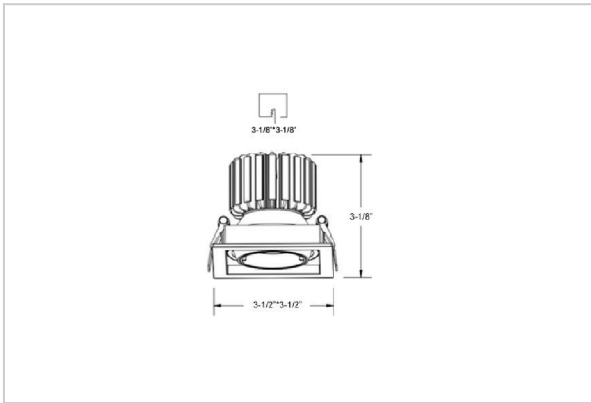

## Product Code : IK-RSCINTDL-12W-35K-WH-90C-36D

Voltage	100 - 277 V AC, 50-60 Hz
Lumen Output	1080lm
Power	12W
Efficacy	90lm/w
CCT	3500K
CRI	>90
Beam Angle	36°
Light Distribution	Flood
LED Light Source	Osram SOLERIQ S 19
Start Time	Instant
Driver	Stand Alone (included)
Operating Position	Swiveling Type, 360D
Dimming	On-Off / Triac / 0-10 V
Construction	Sqaure
Mounting Type	Recessed
Heads	Single Head
Body Material	Aluminium Die cast
Finish	White
Height	3-1/8"
Diameter	3-1/2"x3-1/2"
Cut Out	3-1/8"x3-1/8"
Optics	Darklight Technology Black, Silver
Application Area	Guest Room, Corridor, Restaurant, Meeting Room Club, Hall, Hotel Entrance

### Beam Spread (Options)

Spot	15°		Medium 24°		Flood 38°	
	ft	Ø	ft	Ø	ft	Ø
3.0	0.72	3.0	1.41	3.0	2.03	
9.0	2.15	9.0	4.22	9.0	6.09	
15.0	3.58	15.0	7.04	15.0	10.15	

Square in design, Scint LED downlight is made up of aluminum die cast with high quality powder coated luminaire housing and optimum heat sink. Available in multiple wattages and beam angle, the luminaire renders greater flexibility in its application for store lighting. Moreover, the specular darklight reflector in this store light allows outstanding visual comfort to the visitors.