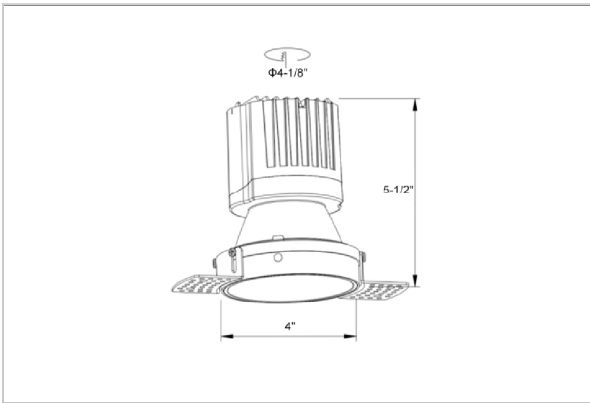

Olivio Down Lights

ITEM SKU#: 662187499673

Product Code : IK-ROLIVIODL-50W-40K-WH-90C-15D

Voltage	100 - 277 V AC, 50-60 Hz
Lumen Output	4727.63lm
Power	50W
Efficacy	140lm/w
CCT	4000K
CRI	>90
Beam Angle	15°
Light Distribution	Spot
LED Type	COB
LED Light Source	Osram SOLERIQ S 19
Start Time	Instant
Driver	Stand Alone (included)
Operating Position	Non - Swiveling Type
Dimming	On-Off / Triac / 0-10 V
Construction	Round
Mounting Type	Recessed
Heads	Single Head
Body Material	Aluminium Die cast
Finish	White
Height	6-5/8"
Diameter	6-1/2"
Cut Out	3"
Optics	Darklight Technology Black, Silver
Application Area	Guest Room, Corridor, Restaurant, Meeting Room Club, Hall, Hotel Entrance

Beam Spread (Options)

Spot 15°		Medium 24°		Flood 38°		Wide Flood 60°	
ft	Ø	ft	Ø	ft	Ø	ft	Ø
3.0	0.72	3.0	1.41	3.0	2.03	3.0	3.15
9.0	2.15	9.0	4.22	9.0	6.09	9.0	9.45
15.0	3.58	15.0	7.04	15.0	10.15	15.0	15.75

Olivio, a round LED downlight made of aluminum die cast with high quality powder coated luminaire housing and optimum heat sink. Specular reflector & power grid /global connectors available with isolated LED Driver using Ultra bright OSRAM COB.