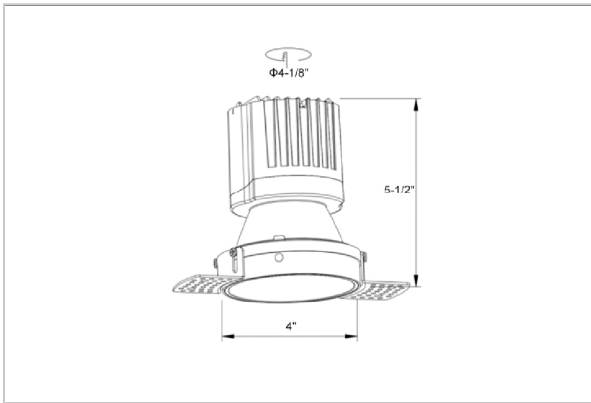

Olivio Down Lights

ITEM SKU#: 662187499505

Product Code : IK-ROLIVIODL-30W-35K-WH-90C-15D

Voltage	100 - 277 V AC, 50-60 Hz
Lumen Output	2725.17lm
Power	30W
Efficacy	140lm/w
CCT	3500K
CRI	>90
Beam Angle	15°
Light Distribution	Spot
LED Type	COB
LED Light Source	Osram SOLERIQ S 19
Start Time	Instant
Driver	Stand Alone (included)
Operating Position	Non - Swiveling Type
Dimming	On-Off / Triac / 0-10 V
Construction	Round
Mounting Type	Recessed
Heads	Single Head
Body Material	Aluminium Die cast
Finish	White
Height	5-5/8"
Diameter	6-1/2"
Cut Out	3"
Optics	Darklight Technology Black, Silver
Application Area	Guest Room, Corridor, Restaurant, Meeting Room Club, Hall, Hotel Entrance

Beam Spread (Options)

Spot 15°		Medium 24°		Flood 38°		Wide Flood 60°	
ft	Ø	ft	Ø	ft	Ø	ft	Ø
3.0	0.72	3.0	1.41	3.0	2.03	3.0	3.15
9.0	2.15	9.0	4.22	9.0	6.09	9.0	9.45
15.0	3.58	15.0	7.04	15.0	10.15	15.0	15.75