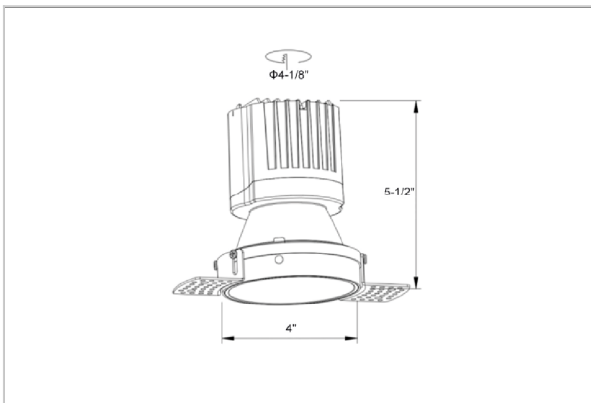

Olivio Down Lights

ITEM SKU#: 662187499420

Product Code : IK-ROLIVIODL-25W-35K-WH-90C-38D

Voltage	100 - 277 V AC, 50-60 Hz
Lumen Output	2260.86lm
Power	25W
Efficacy	140lm/w
CCT	3500K
CRI	>90
Beam Angle	38°
Light Distribution	Flood
LED Type	COB
LED Light Source	Osram SOLERIQ S 19
Start Time	Instant
Driver	Stand Alone (included)
Operating Position	Non - Swiveling Type
Dimming	On-Off / Triac / 0-10 V
Construction	Round
Mounting Type	Recessed
Heads	Single Head
Body Material	Aluminium Die cast
Finish	White
Height	4-7/8"
Diameter	6-1/2"
Cut Out	3"
Optics	Darklight Technology Black, Silver
Application Area	Guest Room, Corridor, Restaurant, Meeting Room Club, Hall, Hotel Entrance

Beam Spread (Options)

Spot 15°		Medium 24°		Flood 38°		Wide Flood 60°	
ft	Ø	ft	Ø	ft	Ø	ft	Ø
3.0	0.72	3.0	1.41	3.0	2.03	3.0	3.15
9.0	2.15	9.0	4.22	9.0	6.09	9.0	9.45
15.0	3.58	15.0	7.04	15.0	10.15	15.0	15.75