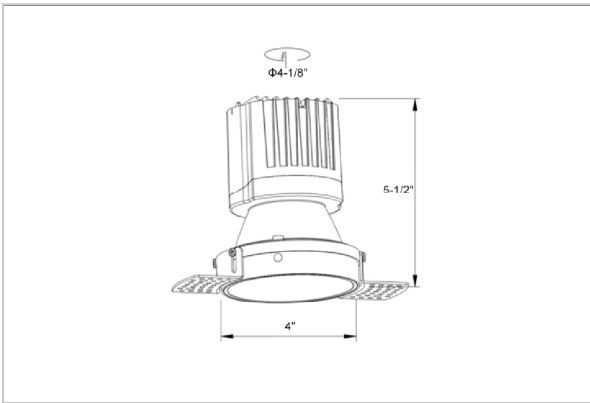

Olivio Down Lights

ITEM SKU#: 662187498614

Product Code : IK-ROLIVIODL-25W-30K-BL-90C-60D

Voltage	100 - 277 V AC, 50-60 Hz
Lumen Output	2139.8lm
Power	25W
Efficacy	140lm/w
CCT	3000K
CRI	>90
Beam Angle	60°
Light Distribution	Wide flood
LED Type	COB
LED Light Source	Osram SOLERIQ S 19
Start Time	Instant
Driver	Stand Alone (included)
Operating Position	Non - Swiveling Type
Dimming	On-Off / Triac / 0-10 V
Construction	Round
Mounting Type	Recessed
Heads	Single Head
Body Material	Aluminium Die cast
Finish	Black
Height	4-7/8"
Diameter	4-1/2"
Cut Out	3"
Optics	Darklight Technology Black, Silver
Application Area	Guest Room, Corridor, Restaurant, Meeting Room Club, Hall, Hotel Entrance

Beam Spread (Options)

Spot	15°	Medium	24°	Flood	38°	Wide Flood	60°
ft	Ø	ft	Ø	ft	Ø	ft	Ø
3.0	0.72	3.0	1.41	3.0	2.03	3.0	3.15
9.0	2.15	9.0	4.22	9.0	6.09	9.0	9.45
15.0	3.58	15.0	7.04	15.0	10.15	15.0	15.75

Olivio, a round LED downlight made of aluminum die cast with high quality powder coated luminaire housing and optimum heat sink. Specular reflector & power grid /global connectors available with isolated LED Driver using Ultra bright OSRAM COB.