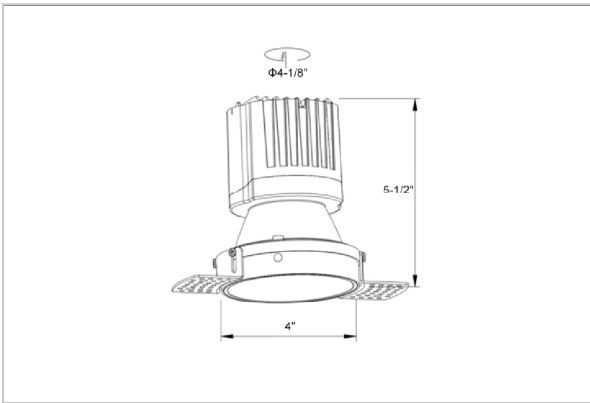

Olivio Down Lights

ITEM SKU#: 662187498409

Product Code : IK-ROLIVIODL-15W-30K-BL-90C-38D

Voltage	100 - 277 V AC, 50-60 Hz
Lumen Output	1284.7lm
Power	15W
Efficacy	140lm/w
CCT	3000K
CRI	>90
Beam Angle	38°
Light Distribution	Flood
LED Type	COB
LED Light Source	Osram SOLERIQ S 19
Start Time	Instant
Driver	Stand Alone (included)
Operating Position	Non - Swiveling Type
Dimming	On-Off / Triac / 0-10 V
Construction	Round
Mounting Type	Recessed
Heads	Single Head
Body Material	Aluminium Die cast
Finish	Black
Height	4-7/8"
Diameter	3-1/2"
Cut Out	3"
Optics	Darklight Technology Black, Silver
Application Area	Guest Room, Corridor, Restaurant, Meeting Room Club, Hall, Hotel Entrance

Beam Spread (Options)

Spot 15°		Medium 24°		Flood 38°		Wide Flood 60°	
ft	Ø	ft	Ø	ft	Ø	ft	Ø
3.0	0.72	3.0	1.41	3.0	2.03	3.0	3.15
9.0	2.15	9.0	4.22	9.0	6.09	9.0	9.45
15.0	3.58	15.0	7.04	15.0	10.15	15.0	15.75

Olivio, a round LED downlight made of aluminum die cast with high quality powder coated luminaire housing and optimum heat sink. Specular reflector & power grid /global connectors available with isolated LED Driver using Ultra bright OSRAM COB.