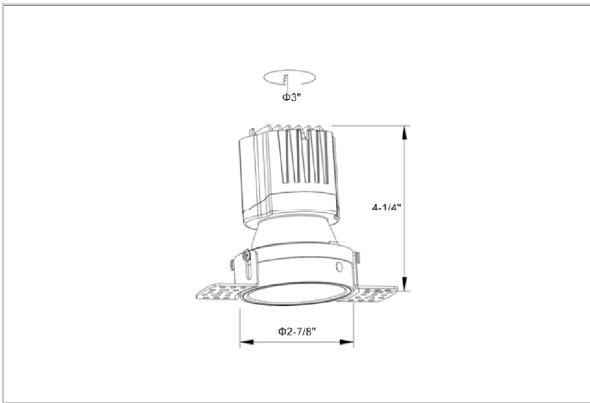

Olivio Down Lights

ITEM SKU#: 662187498300

Product Code : IK-ROLIVIODL-8W-40K-BL-90C-60D

Voltage	100 - 277 V AC, 50-60 Hz
Lumen Output	766.45lm
Power	8W
Efficacy	140lm/w
CCT	4000K
CRI	>90
Beam Angle	60°
Light Distribution	Wide flood
LED Type	COB
LED Light Source	Osram SOLERIQ S 19
Start Time	Instant
Driver	Stand Alone (included)
Operating Position	Non - Swiveling Type
Dimming	On-Off / Triac / 0-10 V
Construction	Round
Mounting Type	Recessed
Heads	Single Head
Body Material	Aluminium Die cast
Finish	Black
Height	4"
Diameter	3-1/2"
Cut Out	3"
Optics	Darklight Technology Black, Silver
Application Area	Guest Room, Corridor, Restaurant, Meeting Room Club, Hall, Hotel Entrance

Beam Spread (Options)

Spot 15°		Medium 24°		Flood 38°		Wide Flood 60°	
ft	Ø	ft	Ø	ft	Ø	ft	Ø
3.0	0.72	3.0	1.41	3.0	2.03	3.0	3.15
9.0	2.15	9.0	4.22	9.0	6.09	9.0	9.45
15.0	3.58	15.0	7.04	15.0	10.15	15.0	15.75

Olivio, a round LED downlight made of aluminum die cast with high quality powder coated luminaire housing and optimum heat sink. Specular reflector & power grid / global connectors available with isolated LED Driver using Ultra bright OSRAM COB.