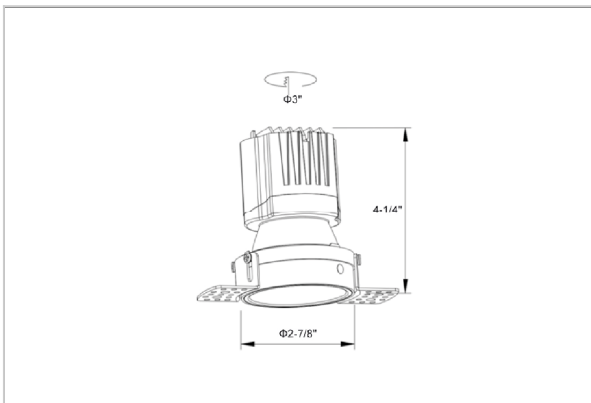

Olivio Down Lights

ITEM SKU#: 662187498270

Product Code : IK-ROLIVIODL-8W-27K-BL-90C-60D

Voltage	100 - 277 V AC, 50-60 Hz
Lumen Output	622.09lm
Power	8W
Efficacy	140lm/w
CCT	2700K
CRI	>90
Beam Angle	60°
Light Distribution	Wide flood
LED Type	COB
LED Light Source	Osram SOLERIQ S 19
Start Time	Instant
Driver	Stand Alone (included)
Operating Position	Non - Swiveling Type
Dimming	On-Off / Triac / 0-10 V
Construction	Round
Mounting Type	Recessed
Heads	Single Head
Body Material	Aluminium Die cast
Finish	Black
Height	4"
Diameter	3-1/2"
Cut Out	3"
Optics	Darklight Technology Black, Silver
Application Area	Guest Room, Corridor, Restaurant, Meeting Room Club, Hall, Hotel Entrance

Beam Spread (Options)

Spot 15°		Medium 24°		Flood 38°		Wide Flood 60°	
ft	Ø	ft	Ø	ft	Ø	ft	Ø
3.0	0.72	3.0	1.41	3.0	2.03	3.0	3.15
9.0	2.15	9.0	4.22	9.0	6.09	9.0	9.45
15.0	3.58	15.0	7.04	15.0	10.15	15.0	15.75

Olivio, a round LED downlight made of aluminum die cast with high quality powder coated luminaire housing and optimum heat sink. Specular reflector & power grid /global connectors available with isolated LED Driver using Ultra bright OSRAM COB.