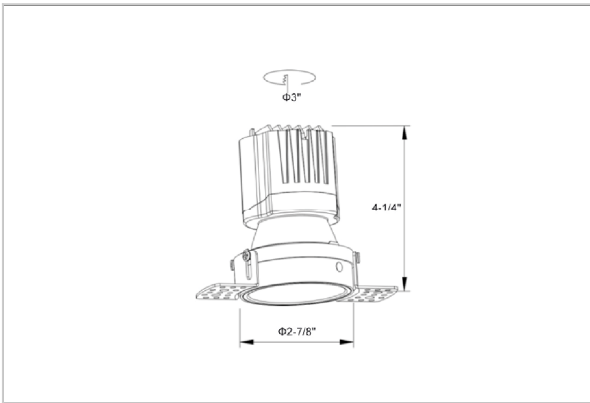

Olivio Down Lights

ITEM SKU#: 662187498157

Product Code : IK-ROLIVIODL-8W-27K-BL-90C-15D

Voltage	100 - 277 V AC, 50-60 Hz
Lumen Output	644.85lm
Power	8W
Efficacy	140lm/w
CCT	2700K
CRI	>90
Beam Angle	15°
Light Distribution	Spot
LED Type	COB
LED Light Source	Osram SOLERIQ S 19
Start Time	Instant
Driver	Stand Alone (included)
Operating Position	Non - Swiveling Type
Dimming	On-Off / Triac / 0-10 V
Construction	Round
Mounting Type	Recessed
Heads	Single Head
Body Material	Aluminium Die cast
Finish	Black
Height	4"
Diameter	6-1/2"
Cut Out	3"
Optics	Darklight Technology Black, Silver
Application Area	Guest Room, Corridor, Restaurant, Meeting Room Club, Hall, Hotel Entrance

Beam Spread (Options)

Spot 15°		Medium 24°		Flood 38°		Wide Flood 60°	
ft	Ø	ft	Ø	ft	Ø	ft	Ø
3.0	0.72	3.0	1.41	3.0	2.03	3.0	3.15
9.0	2.15	9.0	4.22	9.0	6.09	9.0	9.45
15.0	3.58	15.0	7.04	15.0	10.15	15.0	15.75

Olivio, a round LED downlight made of aluminum die cast with high quality powder coated luminaire housing and optimum heat sink. Specular reflector & power grid /global connectors available with isolated LED Driver using Ultra bright OSRAM COB.