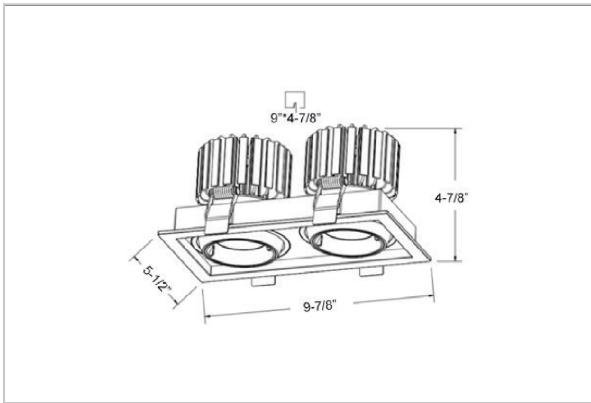

Odin Down Lights

ITEM SKU#: 662187498133

Product Code : IK-RODINDL-55W-35K-WH-90C-36D

Voltage	100 - 277 V AC, 50-60 Hz
Lumen Output	7980lm
Power	55W
Efficacy	140lm/w
CCT	3500K
CRI	>90
Beam Angle	36°
Light Distribution	Flood
LED Light Source	Osram SOLERIQ S 19
Start Time	Instant
Driver	Stand Alone (included)
Operating Position	Swiveling Type, 360D
Dimming	On-Off / Triac / 0-10 V
Construction	Sqaure
Mounting Type	Recessed
Heads	Double Head
Body Material	Aluminium Die cast
Finish	White
Length	9-7/8"
Height	4-7/8"
Cut Out	9"x4-7/8"
Optics	Darklight Technology Black, Silver
Width (W)	5-1/2"
Application Area	Guest Room, Corridor, Restaurant, Meeting Room Club, Hall, Hotel Entrance

Beam Spread (Options)

Spot	15°		24°		36°	
	ft	Ø	ft	Ø	ft	Ø
3.0	0.72	3.0	1.41	3.0	2.03	
9.0	2.15	9.0	4.22	9.0	6.09	
15.0	3.58	15.0	7.04	15.0	10.15	

Create the desired lighting effect in your stores with IKIO's Odin, a twin square LED downlight made of aluminum die cast with high quality powder coated luminaire housing and optimum heat sink. These properties of the luminaire contribute to its effective functioning for a longer time period. Moreover, available in multiple wattages, color temperatures, finishes, and beam angles, this luminaire offers greater flexibility in its application.