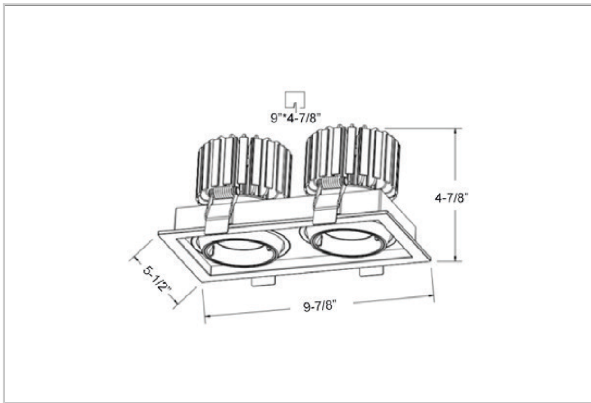

Odin Down Lights

ITEM SKU#: 662187498126

Product Code : IK-RODINDL-55W-30K-WH-90C-36D

Voltage	100 - 277 V AC, 50-60 Hz
Lumen Output	7580lm
Power	55W
Efficacy	140lm/w
CCT	3000K
CRI	>90
Beam Angle	36°
Light Distribution	Flood
LED Light Source	Osram SOLERIQ S 19
Start Time	Instant
Driver	Stand Alone (included)
Operating Position	Swiveling Type, 360D
Dimming	On-Off / Triac / 0-10 V
Construction	Sqaure
Mounting Type	Recessed
Heads	Double Head
Body Material	Aluminium Die cast
Finish	White
Length	9-7/8"
Height	4-7/8"
Cut Out	9"x4-7/8"
Optics	Darklight Technology Black, Silver
Width (W)	5-1/2"
Application Area	Guest Room, Corridor, Restaurant, Meeting Room Club, Hall, Hotel Entrance

Beam Spread (Options)

Spot	15°		Medium 24°		Flood 36°	
	ft	Ø	ft	Ø	ft	Ø
3.0	0.72	3.0	1.41	3.0	2.03	
9.0	2.15	9.0	4.22	9.0	6.09	
15.0	3.58	15.0	7.04	15.0	10.15	

Create the desired lighting effect in your stores with IKIO's Odin, a twin square LED downlight made of aluminum die cast with high quality powder coated luminaire housing and optimum heat sink. These properties of the luminaire contribute to its effective functioning for a longer time period. Moreover, available in multiple wattages, color temperatures, finishes, and beam angles, this luminaire offers greater flexibility in its application.