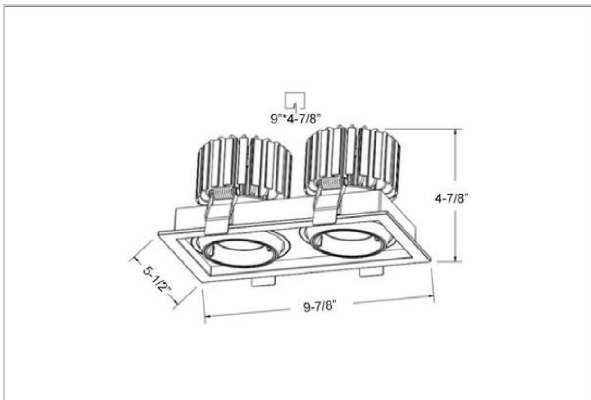

Odin Down Lights

Product Code : IK-RODINDL-55W-27K-WH-90C-24D

Voltage	100 - 277 V AC, 50-60 Hz
Lumen Output	7200lm
Power	55W
Efficacy	140lm/w
CCT	2700K
CRI	>90
Beam Angle	24°
Light Distribution	Medium
LED Light Source	Osram SOLERIQ S 19
Start Time	Instant
Driver	Stand Alone (included)
Operating Position	Swiveling Type, 360D
Dimming	On-Off / Triac / 0-10 V
Construction	Sqaure
Mounting Type	Recessed
Heads	Double Head
Body Material	Aluminium Die cast
Finish	White
Length	9-7/8"
Height	4-7/8"
Cut Out	9"x4-7/8"
Optics	Darklight Technology Black, Silver
Width (W)	5-1/2"
Application Area	Guest Room, Corridor, Restaurant, Meeting Room Club, Hall, Hotel Entrance

Beam Spread (Options)

Spot	15°		Medium		24°		Flood		36°	
	ft	Ø	ft	Ø	ft	Ø	ft	Ø	ft	Ø
3.0	0.72		3.0	1.41			3.0	2.03		
9.0	2.15		9.0	4.22			9.0	6.09		
15.0	3.58		15.0	7.04			15.0	10.15		

Create the desired lighting effect in your stores with IKIO's Odin, a twin square LED downlight made of aluminum die cast with high quality powder coated luminaire housing and optimum heat sink. These properties of the luminaire contribute to its effective functioning for a longer time period. Moreover, available in multiple wattages, color temperatures, finishes, and beam angles, this luminaire offers greater flexibility in its application.