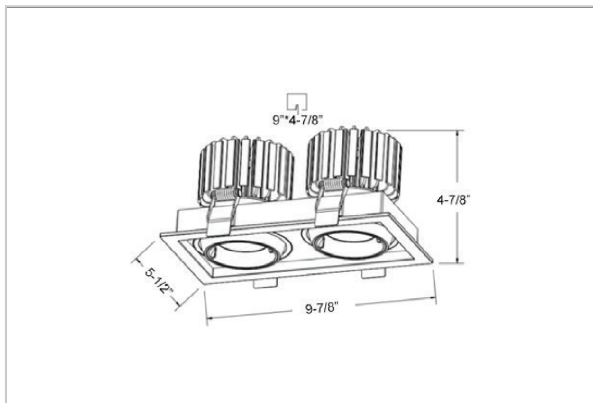

Odin Down Lights

ITEM SKU#: 662187498027

Product Code : IK-RODINDL-55W-30K-WH-90C-15D

Voltage	100 - 277 V AC, 50-60 Hz
Lumen Output	7580lm
Power	55W
Efficacy	140lm/w
CCT	3000K
CRI	>90
Beam Angle	15°
Light Distribution	Spot
LED Light Source	Osram SOLERIQ S 19
Start Time	Instant
Driver	Stand Alone (included)
Operating Position	Swiveling Type, 360D
Dimming	On-Off / Triac / 0-10 V
Construction	Sqaure
Mounting Type	Recessed
Heads	Double Head
Body Material	Aluminium Die cast
Finish	White
Length	9-7/8"
Height	4-7/8"
Cut Out	9"x4-7/8"
Optics	Darklight Technology Black, Silver
Width (W)	5-1/2"
Application Area	Guest Room, Corridor, Restaurant, Meeting Room Club, Hall, Hotel Entrance

Beam Spread (Options)

Spot 15°		Medium 24°		Flood 36°	
ft	Ø	ft	Ø	ft	Ø
3.0	0.72	3.0	1.41	3.0	2.03
9.0	2.15	9.0	4.22	9.0	6.09
15.0	3.58	15.0	7.04	15.0	10.15

Create the desired lighting effect in your stores with IKIO's Odin, a twin square LED downlight made of aluminum die cast with high quality powder coated luminaire housing and optimum heat sink. These properties of the luminaire contribute to its effective functioning for a longer time period. Moreover, available in multiple wattages, color temperatures, finishes, and beam angles, this luminaire offers greater flexibility in its application.