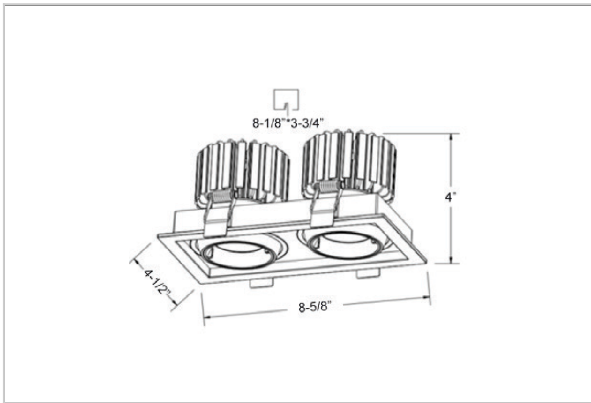

## Product Code : IK-RODINDL-30W-30K-WH-90C-36D

|                    |   |
|--------------------|---|
| Voltage            | 100 - 277 V AC, 50-60 Hz  |
| Lumen Output       | 5050lm  |
| Power              | 30W   |
| Efficacy           | 140lm/w   |
| CCT                | 3000K   |
| CRI                | >90   |
| Beam Angle         | 36°   |
| Light Distribution | Flood   |
| LED Light Source   | Osram SOLERIQ S 19  |
| Start Time         | Instant   |
| Driver             | Stand Alone (included)  |
| Operating Position | Swiveling Type, 360D  |
| Dimming            | On-Off / Triac / 0-10 V   |
| Construction       | Sqaure  |
| Mounting Type      | Recessed  |
| Heads              | Double Head   |
| Body Material      | Aluminium Die cast  |
| Finish             | White   |
| Length             | 8-1/4"  |
| Height             | 4-1/8"  |
| Cut Out            | 7-1/2"  |
| Optics             | Darklight Technology Black, Silver  |
| Width (W)          | 4-1/2"  |
| Application Area   | Guest Room, Corridor, Restaurant, Meeting Room Club, Hall, Hotel Entrance |

Create the desired lighting effect in your stores with IKIO's Odin, a twin square LED downlight made of aluminum die cast with high quality powder coated luminaire housing and optimum heat sink. These properties of the luminaire contribute to its effective functioning for a longer time period. Moreover, available in multiple wattages, color temperatures, finishes, and beam angles, this luminaire offers greater flexibility in its application.