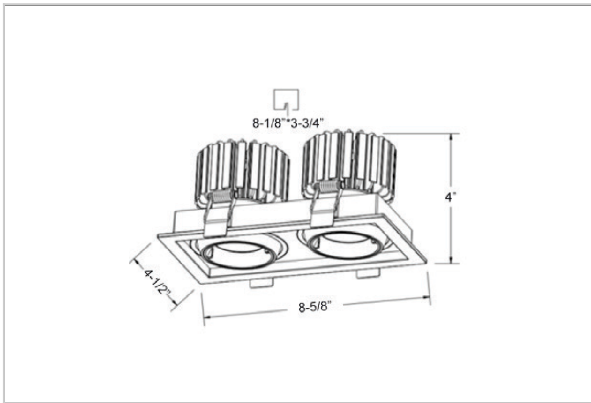

## Product Code : IK-RODINDL-30W-35K-WH-90C-24D

Voltage	100 - 277 V AC, 50-60 Hz
Lumen Output	5320lm
Power	30W
Efficacy	140lm/w
CCT	3500K
CRI	>90
Beam Angle	24°
Light Distribution	Medium
LED Light Source	Osram SOLERIQ S 19
Start Time	Instant
Driver	Stand Alone (included)
Operating Position	Swiveling Type, 360D
Dimming	On-Off / Triac / 0-10 V
Construction	Sqaure
Mounting Type	Recessed
Heads	Double Head
Body Material	Aluminium Die cast
Finish	White
Length	8-1/4"
Height	4-1/8"
Cut Out	7-1/2"
Optics	Darklight Technology Black, Silver
Width (W)	4-1/2"
Application Area	Guest Room, Corridor, Restaurant, Meeting Room Club, Hall, Hotel Entrance

### Beam Spread (Options)

Spot	15°		Medium 24°		Flood 36°	
	ft	Ø	ft	Ø	ft	Ø
3.0	0.72	3.0	1.41	3.0	2.03	
9.0	2.15	9.0	4.22	9.0	6.09	
15.0	3.58	15.0	7.04	15.0	10.15	

Create the desired lighting effect in your stores with IKIO's Odin, a twin square LED downlight made of aluminum die cast with high quality powder coated luminaire housing and optimum heat sink. These properties of the luminaire contribute to its effective functioning for a longer time period. Moreover, available in multiple wattages, color temperatures, finishes, and beam angles, this luminaire offers greater flexibility in its application.