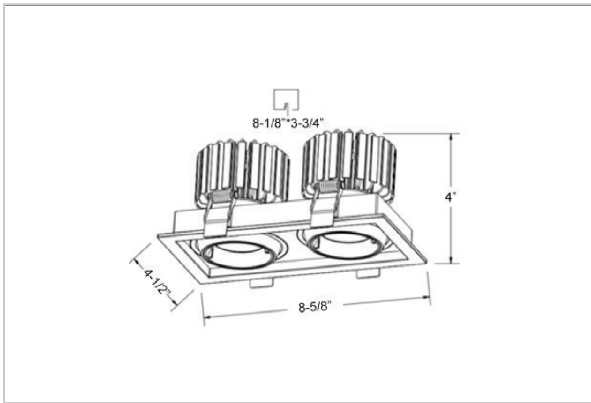

Odin Down Lights

ITEM SKU#: 662187497945

Product Code : IK-RODINDL-30W-35K-WH-90C-24D

Voltage	100 - 277 V AC, 50-60 Hz
Lumen Output	5320lm
Power	30W
Efficacy	140lm/w
CCT	3500K
CRI	>90
Beam Angle	24°
Light Distribution	Medium
LED Light Source	Osram SOLERIQ S 19
Start Time	Instant
Driver	Stand Alone (included)
Operating Position	Swiveling Type, 360D
Dimming	On-Off / Triac / 0-10 V
Construction	Sqaure
Mounting Type	Recessed
Heads	Double Head
Body Material	Aluminium Die cast
Finish	White
Length	8-1/4"
Height	4-1/8"
Cut Out	7-1/2"
Optics	Darklight Technology Black, Silver
Width (W)	4-1/2"
Application Area	Guest Room, Corridor, Restaurant, Meeting Room Club, Hall, Hotel Entrance

Beam Spread (Options)

Spot	15°		Medium 24°		Flood 36°	
	ft	Ø	ft	Ø	ft	Ø
3.0	0.72	3.0	1.41	3.0	2.03	
9.0	2.15	9.0	4.22	9.0	6.09	
15.0	3.58	15.0	7.04	15.0	10.15	

Create the desired lighting effect in your stores with IKIO's Odin, a twin square LED downlight made of aluminum die cast with high quality powder coated luminaire housing and optimum heat sink. These properties of the luminaire contribute to its effective functioning for a longer time period. Moreover, available in multiple wattages, color temperatures, finishes, and beam angles, this luminaire offers greater flexibility in its application.