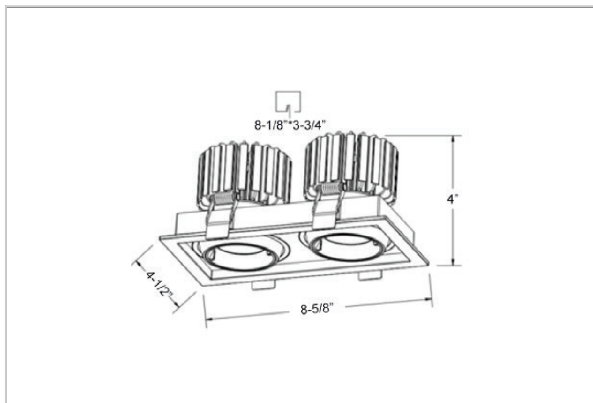

## Product Code : IK-RODINDL-30W-35K-WH-90C-15D

Voltage	100 - 277 V AC, 50-60 Hz
Lumen Output	5320lm
Power	30W
Efficacy	140lm/w
CCT	3500K
CRI	>90
Beam Angle	15°
Light Distribution	Spot
LED Light Source	Osram SOLERIQ S 19
Start Time	Instant
Driver	Stand Alone (included)
Operating Position	Swiveling Type, 360D
Dimming	On-Off / Triac / 0-10 V
Construction	Sqaure
Mounting Type	Recessed
Heads	Double Head
Body Material	Aluminium Die cast
Finish	White
Length	8-1/4"
Height	4-1/8"
Cut Out	7-1/2"
Optics	Darklight Technology Black, Silver
Width (W)	4-1/2"
Application Area	Guest Room, Corridor, Restaurant, Meeting Room Club, Hall, Hotel Entrance

### Beam Spread (Options)

Spot 15°		Medium 24°		Flood 36°	
ft	Ø	ft	Ø	ft	Ø
3.0	0.72	3.0	1.41	3.0	2.03
9.0	2.15	9.0	4.22	9.0	6.09
15.0	3.58	15.0	7.04	15.0	10.15

Create the desired lighting effect in your stores with IKIO's Odin, a twin square LED downlight made of aluminum die cast with high quality powder coated luminaire housing and optimum heat sink. These properties of the luminaire contribute to its effective functioning for a longer time period. Moreover, available in multiple wattages, color temperatures, finishes, and beam angles, this luminaire offers greater flexibility in its application.