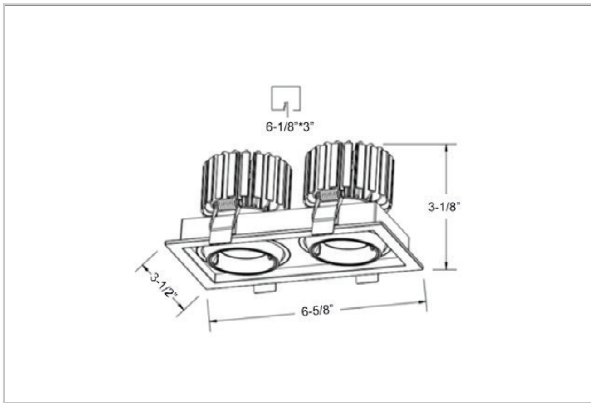

Odin Down Lights

ITEM SKU#: 662187497822

Product Code : IK-RODINDL-20W-35K-WH-90C-24D

Voltage	100 - 277 V AC, 50-60 Hz
Lumen Output	3190lm
Power	20W
Efficacy	140lm/w
CCT	3500K
CRI	>90
Beam Angle	24°
Light Distribution	Medium
LED Light Source	Osram SOLERIQ S 19
Start Time	Instant
Driver	Stand Alone (included)
Operating Position	Swiveling Type, 360D
Dimming	On-Off / Triac / 0-10 V
Construction	Sqaure
Mounting Type	Recessed
Heads	Double Head
Body Material	Aluminium Die cast
Finish	White
Length	6-5/8"
Height	3-1/8"
Cut Out	6-1/8"x3"
Optics	Darklight Technology Black, Silver
Width (W)	3-1/2"
Application Area	Guest Room, Corridor, Restaurant, Meeting Room Club, Hall, Hotel Entrance

Beam Spread (Options)

Spot	15°		Medium 24°		Flood 36°	
	ft	Ø	ft	Ø	ft	Ø
3.0	0.72	3.0	1.41	3.0	2.03	
9.0	2.15	9.0	4.22	9.0	6.09	
15.0	3.58	15.0	7.04	15.0	10.15	

Create the desired lighting effect in your stores with IKIO's Odin, a twin square LED downlight made of aluminum die cast with high quality powder coated luminaire housing and optimum heat sink. These properties of the luminaire contribute to its effective functioning for a longer time period. Moreover, available in multiple wattages, color temperatures, finishes, and beam angles, this luminaire offers greater flexibility in its application.